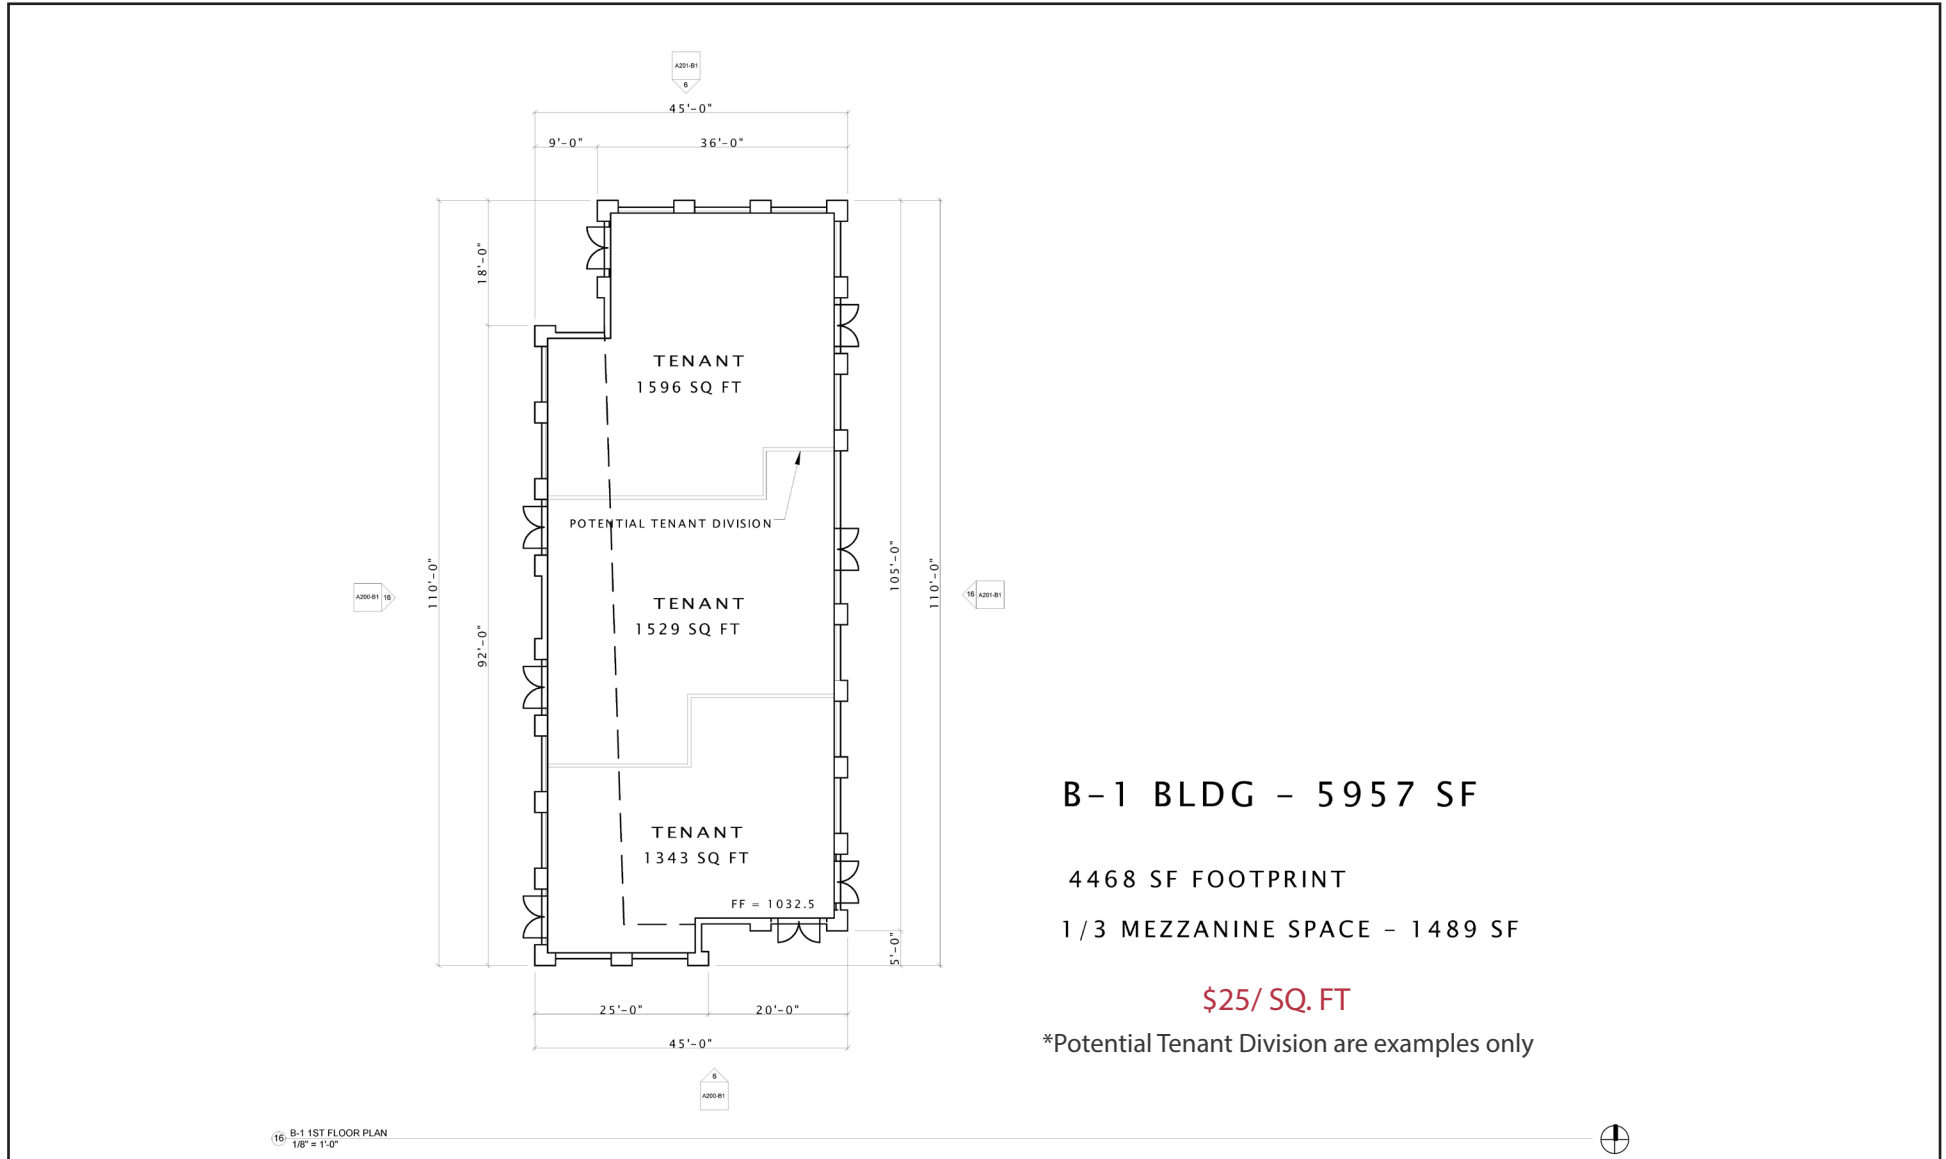

For Lease: Grandview Commons B-1

PROPERTY MANAGEMENT, DEVELOPMENT & BROKERAGE SERVICES

2800 ROYAL AVE. / SUITE 101 / MADISON, WI 53713 / P: 608.226.3060 / F: 608.223.0668 / WWW.DSIREALESTATE.COM