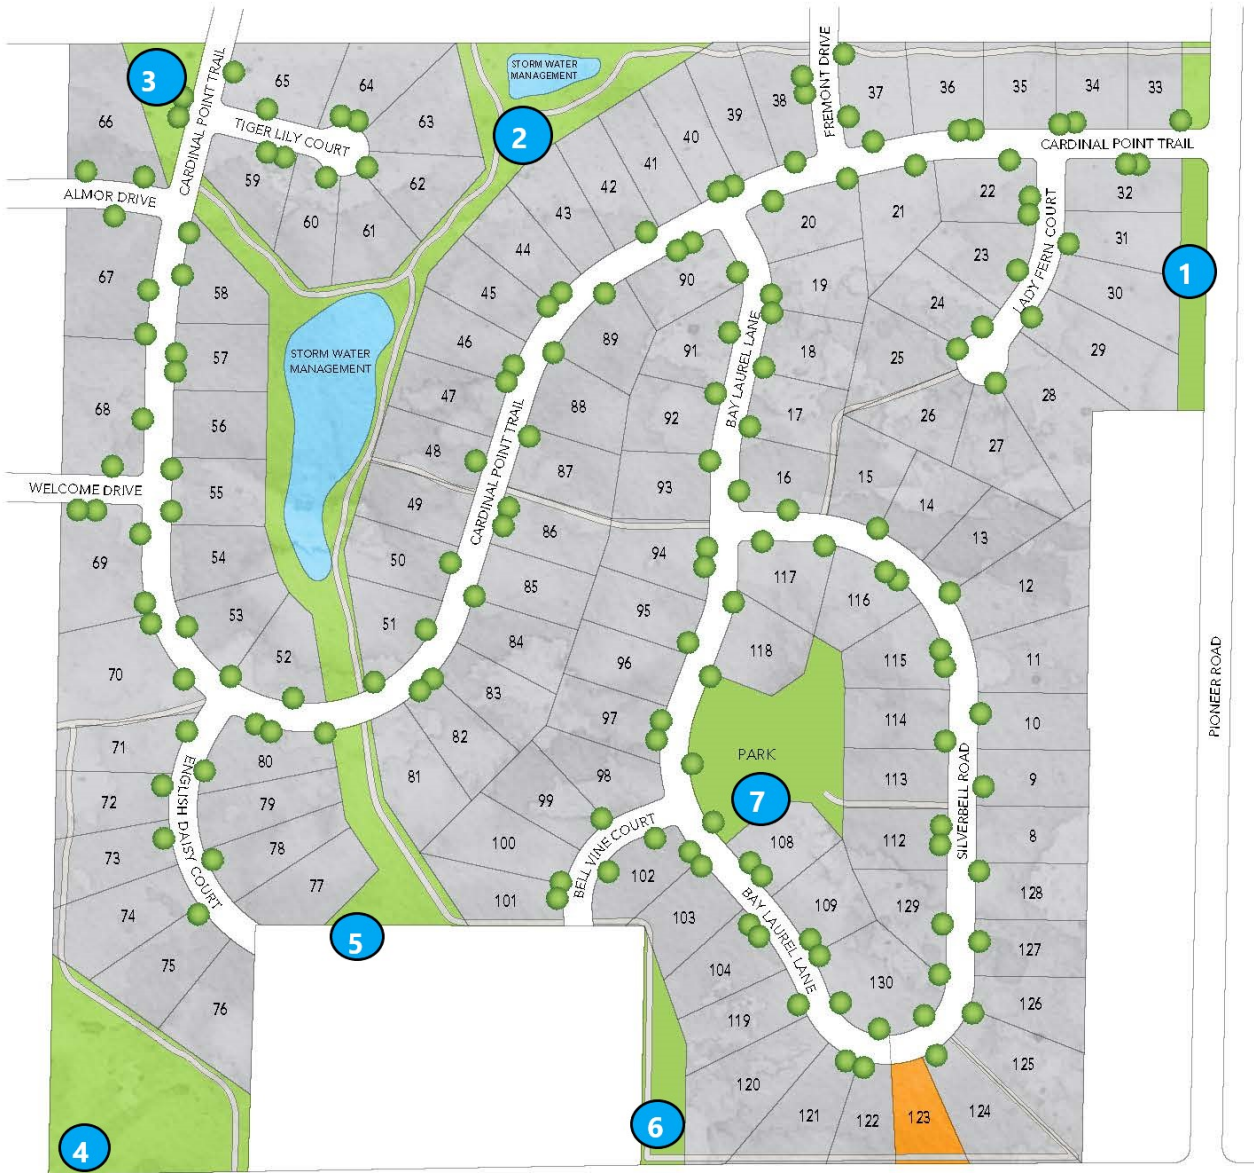

SPRUCE HOLLOW

MIDDLETON

C.T.H. "S" / MINERAL POINT ROAD