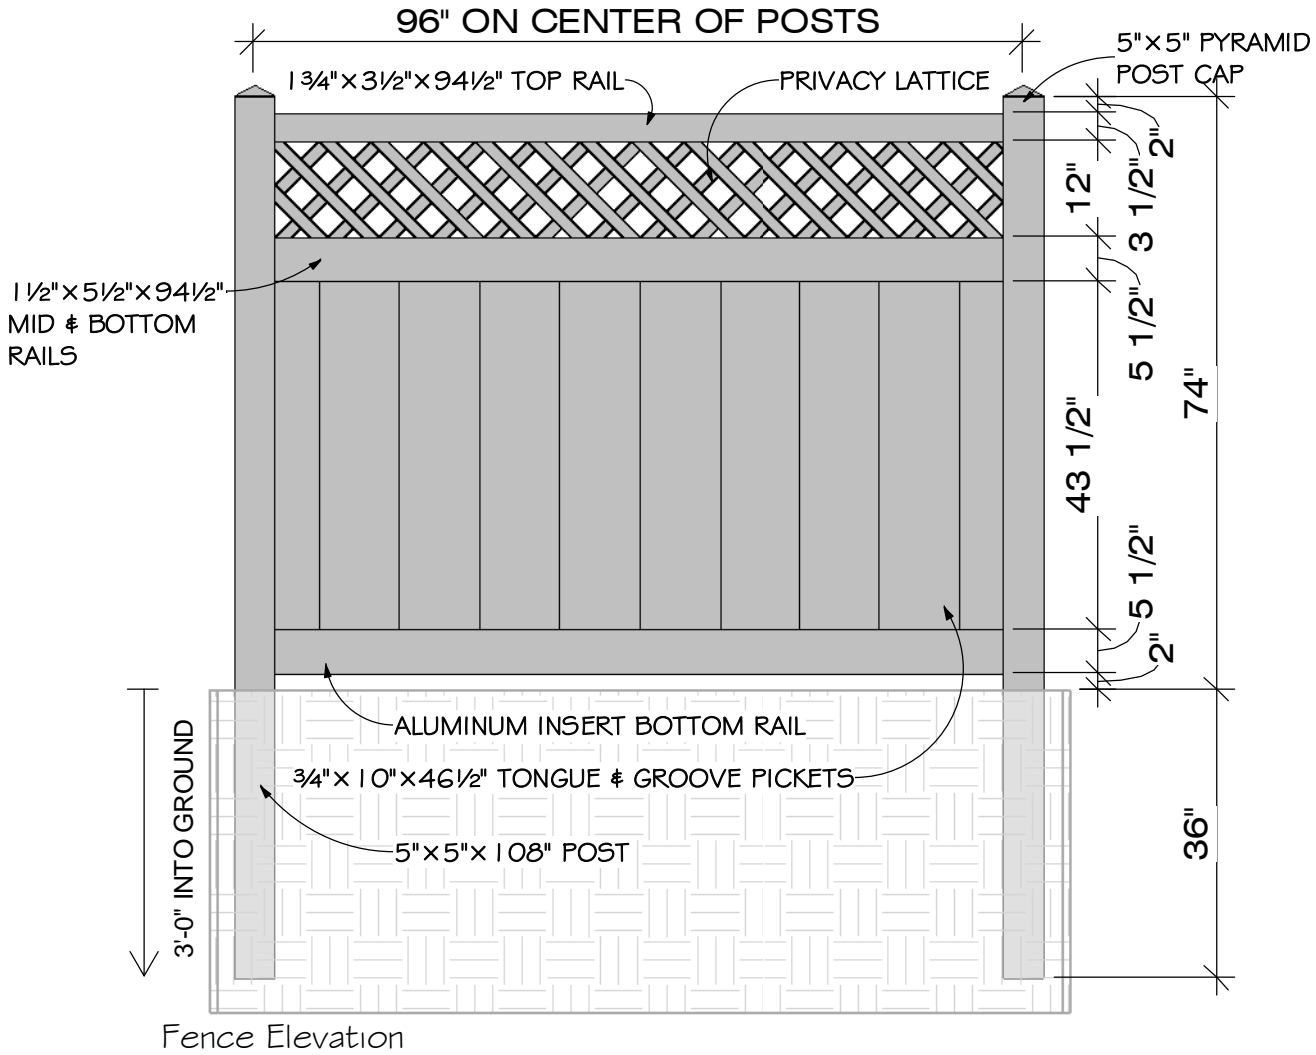

STRATFORD (ALLEY FRONT & SIDE)

NOTE:

MANDATORY REQUIREMENTS (NO VARIANCE WILL BE ALLOWED)

- FENCE MUST BE VINYL
- VINYL COLOR: "SANDSTONE"
- FENCE STYLE IS A PLYGEM PRODUCT (STRATFORD)

- CUSTOM BUILT ON THE JOBSITE
- INSTALLED WITH METAL BRACKETS THAT ATTACH TO POST AND SCREW INTO STRINGERS

JEFFERSON PRIVACY (ALLEY REAR)

NOTE:

MANDATORY REQUIREMENTS (NO VARIANCE WILL BE ALLOWED)

- FENCE MUST BE VINYL
- VINYL COLOR: "SANDSTONE"
- FENCE STYLE IS A CUSTOM CRAFT PRODUCT (PRIVACY WITH LATTICE)

- CUSTOM BUILT ON THE JOBSITE
- INSTALLED WITH METAL BRACKETS THAT ATTACH TO POST AND SCREW INTO STRINGERS