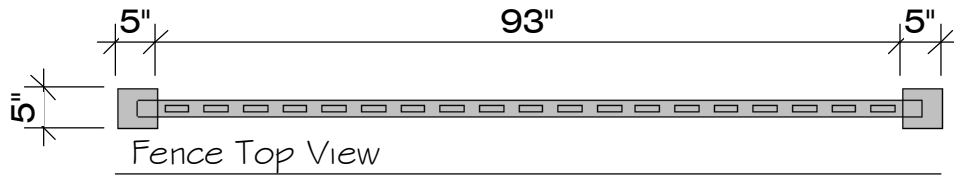

STRATFORD (ALLEY FRONT & SIDE)

NOTE:

MANDATORY REQUIREMENTS (NO VARIANCE WILL BE ALLOWED)

- FENCE MUST BE VINYL
- VINYL COLOR: "SANDSTONE"
- FENCE STYLE IS A PLYGEM PRODUCT (STRATFORD)

- CUSTOM BUILT ON THE JOBSITE
- INSTALLED WITH METAL BRACKETS THAT ATTACH TO POST AND SCREW INTO STRINGERS