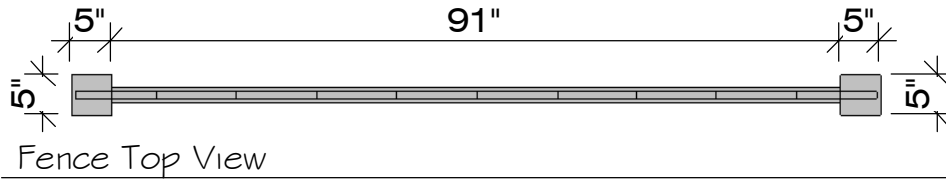

JEFFERSON PRIVACY (ALLEY REAR)

NOTE:

MANDATORY REQUIREMENTS (NO VARIANCE WILL BE ALLOWED)

- FENCE MUST BE VINYL
- VINYL COLOR: "SANDSTONE"
- FENCE STYLE IS A CUSTOM CRAFT PRODUCT (PRIVACY WITH LATTICE)

- CUSTOM BUILT ON THE JOBSITE
- INSTALLED WITH METAL BRACKETS THAT ATTACH TO POST AND SCREW INTO STRINGERS