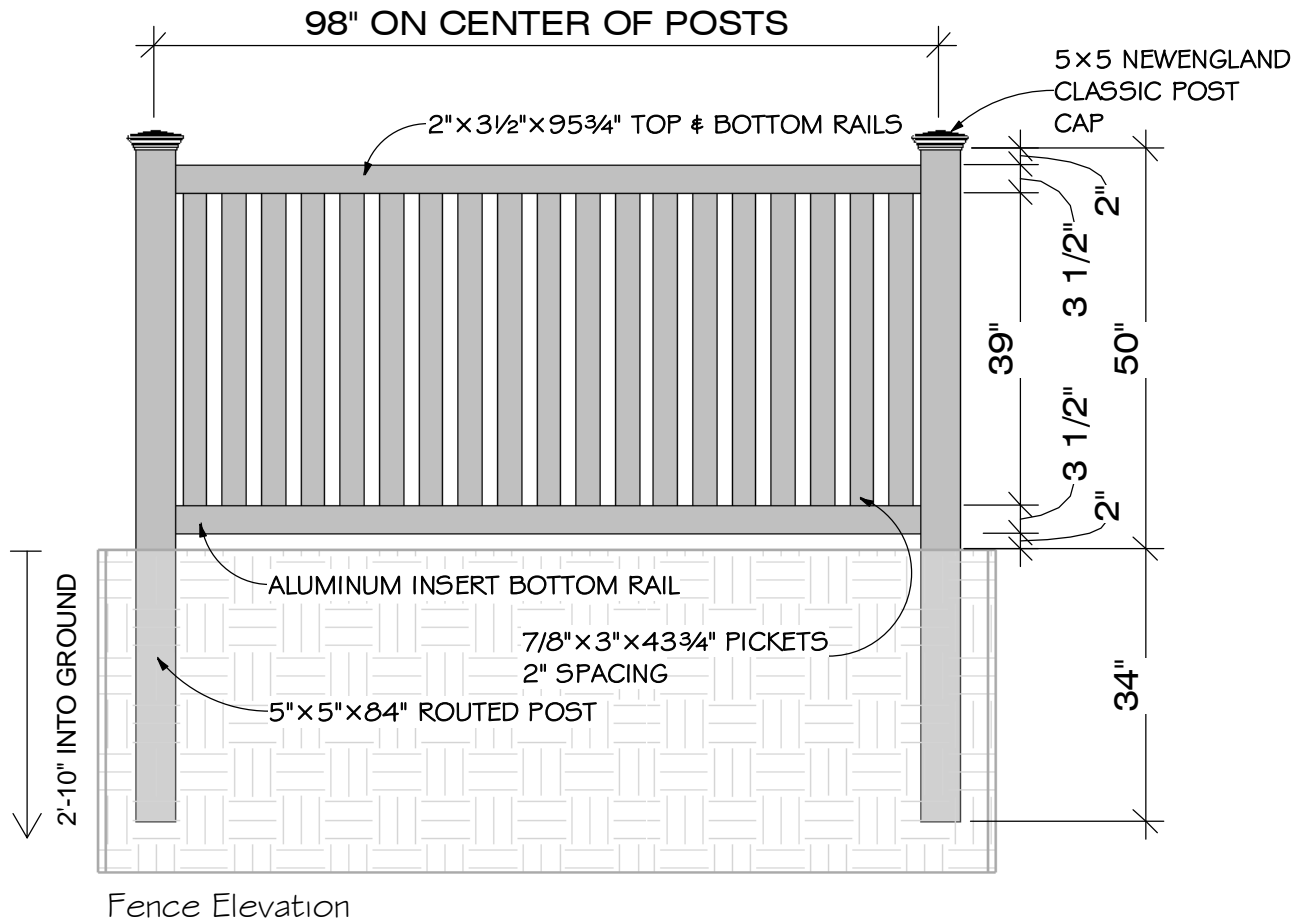

STRATFORD (ALLEY FRONT & SIDE)

NOTE:

MANDATORY REQUIREMENTS (NO VARIANCE WILL BE ALLOWED)

- FENCE MUST BE VINYL
- VINYL COLOR: "SANDSTONE"
- FENCE STYLE IS A PLYGEM PRODUCT (STRATFORD)

- CUSTOM BUILT ON THE JOBSITE
- INSTALLED WITH METAL BRACKETS THAT ATTACH TO POST AND SCREW INTO STRINGERS

JEFFERSON PRIVACY (ALLEY REAR)

NOTE:

MANDATORY REQUIREMENTS (NO VARIANCE WILL BE ALLOWED)

- FENCE MUST BE VINYL
- VINYL COLOR: "SANDSTONE"
- FENCE STYLE IS A CUSTOM CRAFT PRODUCT (PRIVACY WITH LATTICE)

- CUSTOM BUILT ON THE JOBSITE
- INSTALLED WITH METAL BRACKETS THAT ATTACH TO POST AND SCREW INTO STRINGERS