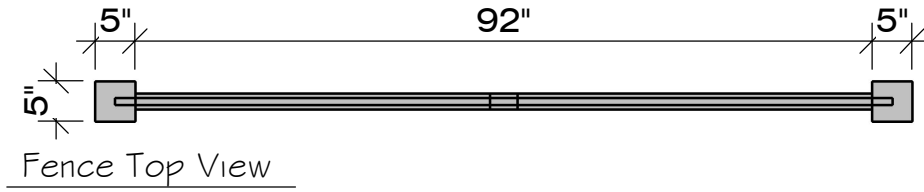

# BREEZEWOOD

**NOTE:**  
MANDATORY REQUIREMENTS (NO VARIANCE WILL BE ALLOWED)

- FENCE MUST BE VINYL
- VINYL COLOR: "WHITE"
- FENCE STYLE IS A CERTAINEED PRODUCT (BREEZEWOOD)

- CUSTOM BUILT ON THE JOBSITE