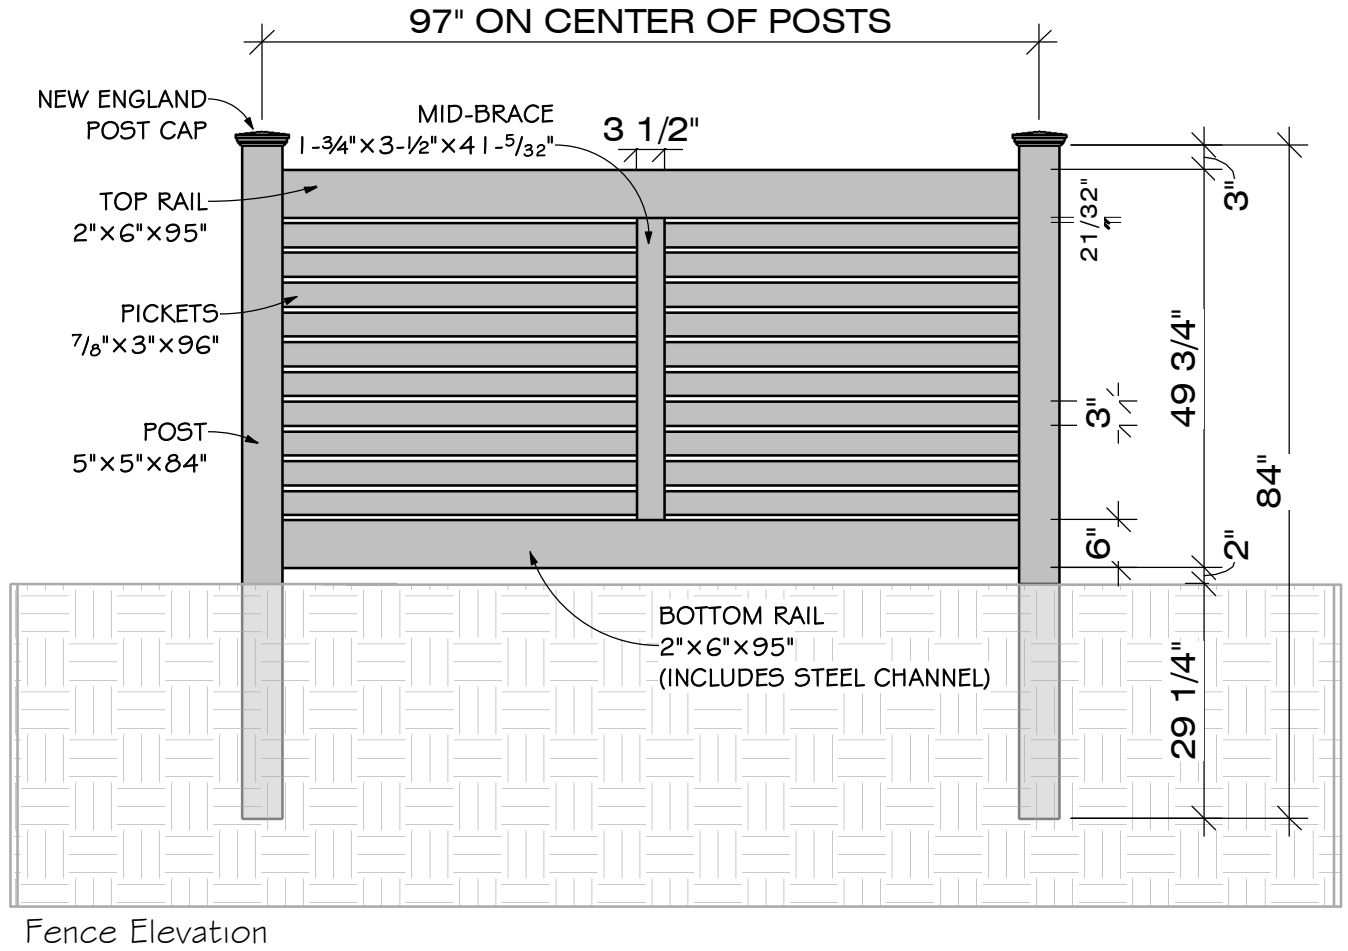

# BREEZEWOOD

**NOTE:**  
MANDATORY REQUIREMENTS (NO VARIANCE WILL BE ALLOWED)

- FENCE MUST BE VINYL
- VINYL COLOR: "WHITE"
- FENCE STYLE IS A CERTAINEED PRODUCT (BREEZEWOOD)

- CUSTOM BUILT ON THE JOBSITE