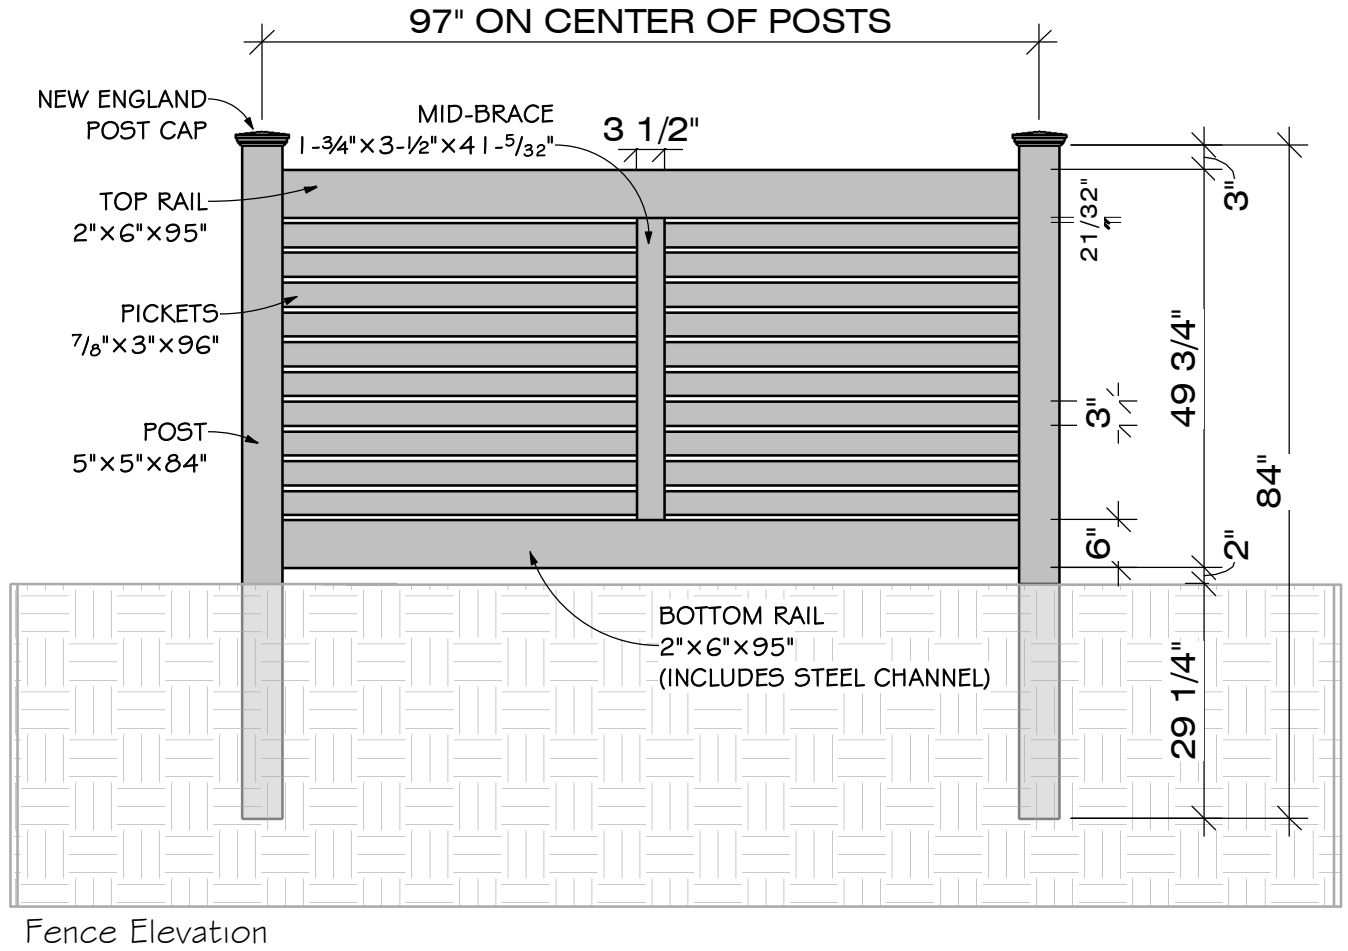

BREEZEWOOD

NOTE:
MANDATORY REQUIREMENTS (NO VARIANCE WILL BE ALLOWED)

- FENCE MUST BE VINYL
- VINYL COLOR: "WHITE"
- FENCE STYLE IS A CERTAINTED PRODUCT (BREEZEWOOD)

- CUSTOM BUILT ON THE JOBSITE

BREEZEWOOD

(Sideyard only adjacent to S. Seminole Hwy for Lots 50 and 94)

Fence Top View

Fence Elevation

NOTE:

MANDATORY REQUIREMENTS (NO VARIANCE WILL BE ALLOWED)

- FENCE MUST BE VINYL
- VINYL COLOR: "WHITE"
- FENCE STYLE IS A CERTAINEED PRODUCT (BREEZEWOOD)