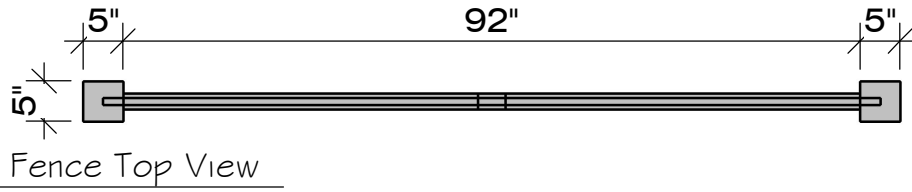

BREEZEWOOD

NOTE:
MANDATORY REQUIREMENTS (NO VARIANCE WILL BE ALLOWED)

- FENCE MUST BE VINYL
- VINYL COLOR: "WHITE"
- FENCE STYLE IS A CERTAINTED PRODUCT (BREEZEWOOD)

- CUSTOM BUILT ON THE JOBSITE