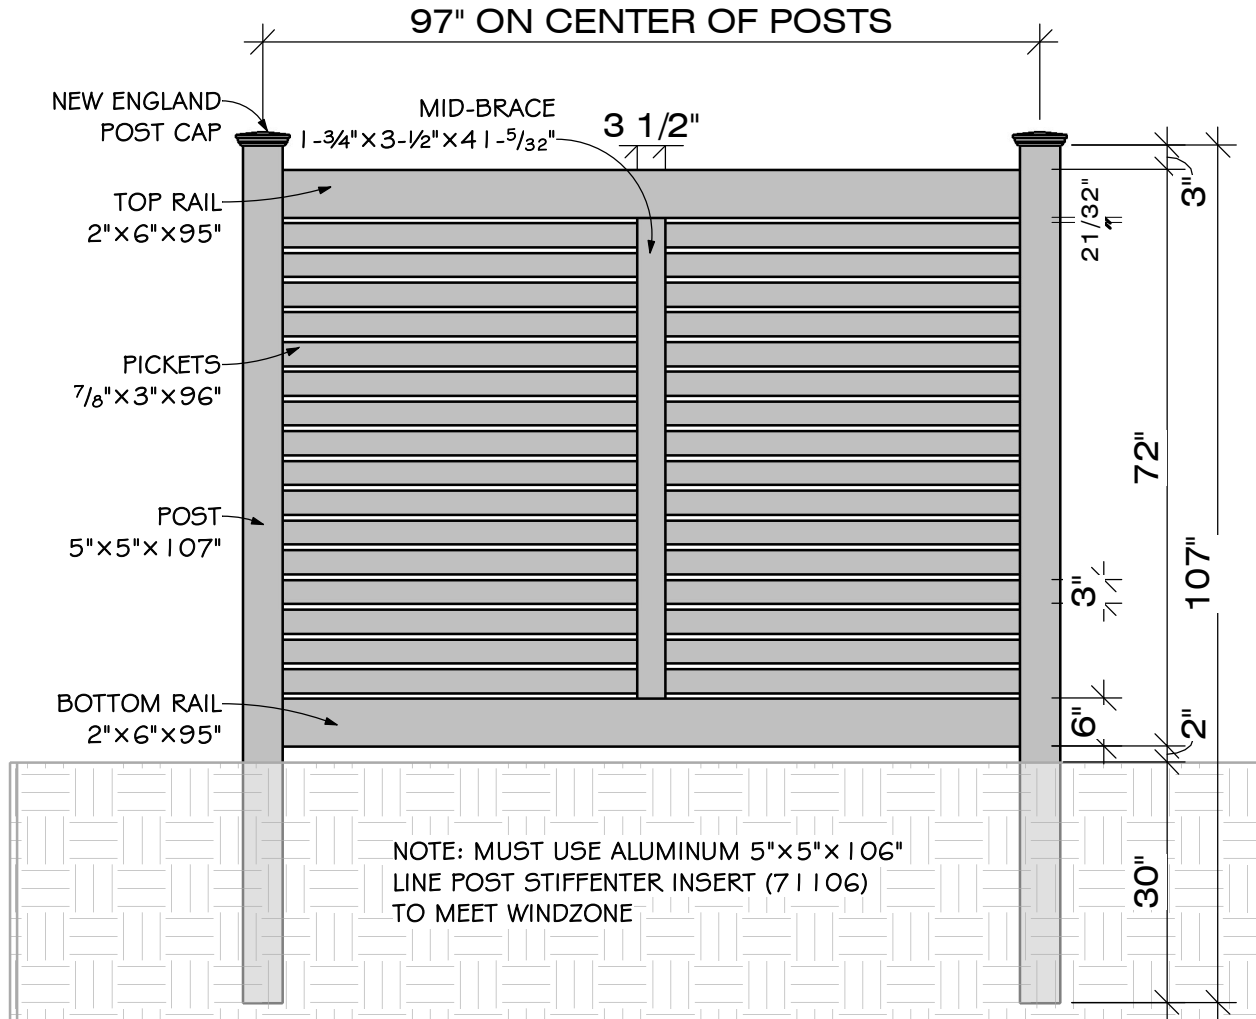

BREEZEWOOD

NOTE:
MANDATORY REQUIREMENTS (NO VARIANCE WILL BE ALLOWED)

- FENCE MUST BE VINYL
- VINYL COLOR: "WHITE"
- FENCE STYLE IS A CERTAINTED PRODUCT (BREEZEWOOD)

- CUSTOM BUILT ON THE JOBSITE

BREEZEWOOD

(Sideyard only adjacent to S. Seminole Hwy for Lots 50 and 94)

Fence Top View

Fence Elevation

NOTE:

MANDATORY REQUIREMENTS (NO VARIANCE WILL BE ALLOWED)

- FENCE MUST BE VINYL
- VINYL COLOR: "WHITE"
- FENCE STYLE IS A CERTAINEED PRODUCT (BREEZEWOOD)