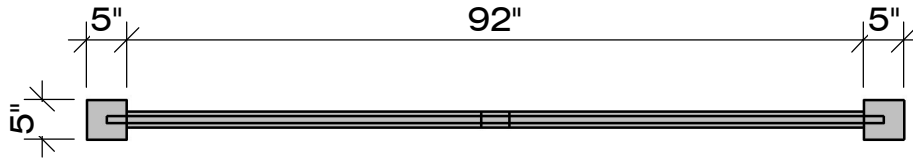

(Sideyard only adjacent to S. Seminole Hwy for Lots 50 and 94)

Fence Top View

Fence Elevation

NOTE:

MANDATORY REQUIREMENTS (NO VARIANCE WILL BE ALLOWED)

- FENCE MUST BE VINYL
- VINYL COLOR: "WHITE"
- FENCE STYLE IS A CERTAINEED PRODUCT (BREEZEWOOD)