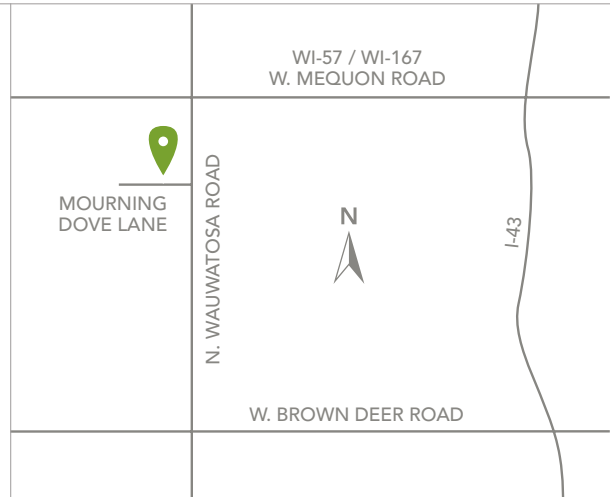

# THE ENCLAVE AT MEQUON PRESERVE

MEQUON

Trails/paths and park detail subject to change without notice.

*Dream. Build. Live.*

10805 Firefly Drive, Mequon, WI 53097

PHONE: 262.252.3303 | WEB: VeridianHomes.com

# THE ENCLAVE AT MEQUON PRESERVE

MEQUON

DISCOVER THE MAGIC IN THE ENCLAVE AT MEQUON PRESERVE. Just minutes from the Mequon Nature Preserve, the Enclave allows natural beauty and luxury to join in perfect harmony. You'll adore each and every day in this neighborhood, the perfect place for your family to flourish. Welcome to the Enclave at Mequon Preserve, a community you'll be proud to call home.

## FURNISHED MODEL ADDRESS

10805 N Firefly Drive, Mequon, WI 53097

## DIRECTIONS

From I-43, take exit 85 for WI-57/WI-167 (Mequon Road) West, turn left onto N. Wauwatosa Road, turn right onto Mourning Dove Lane.