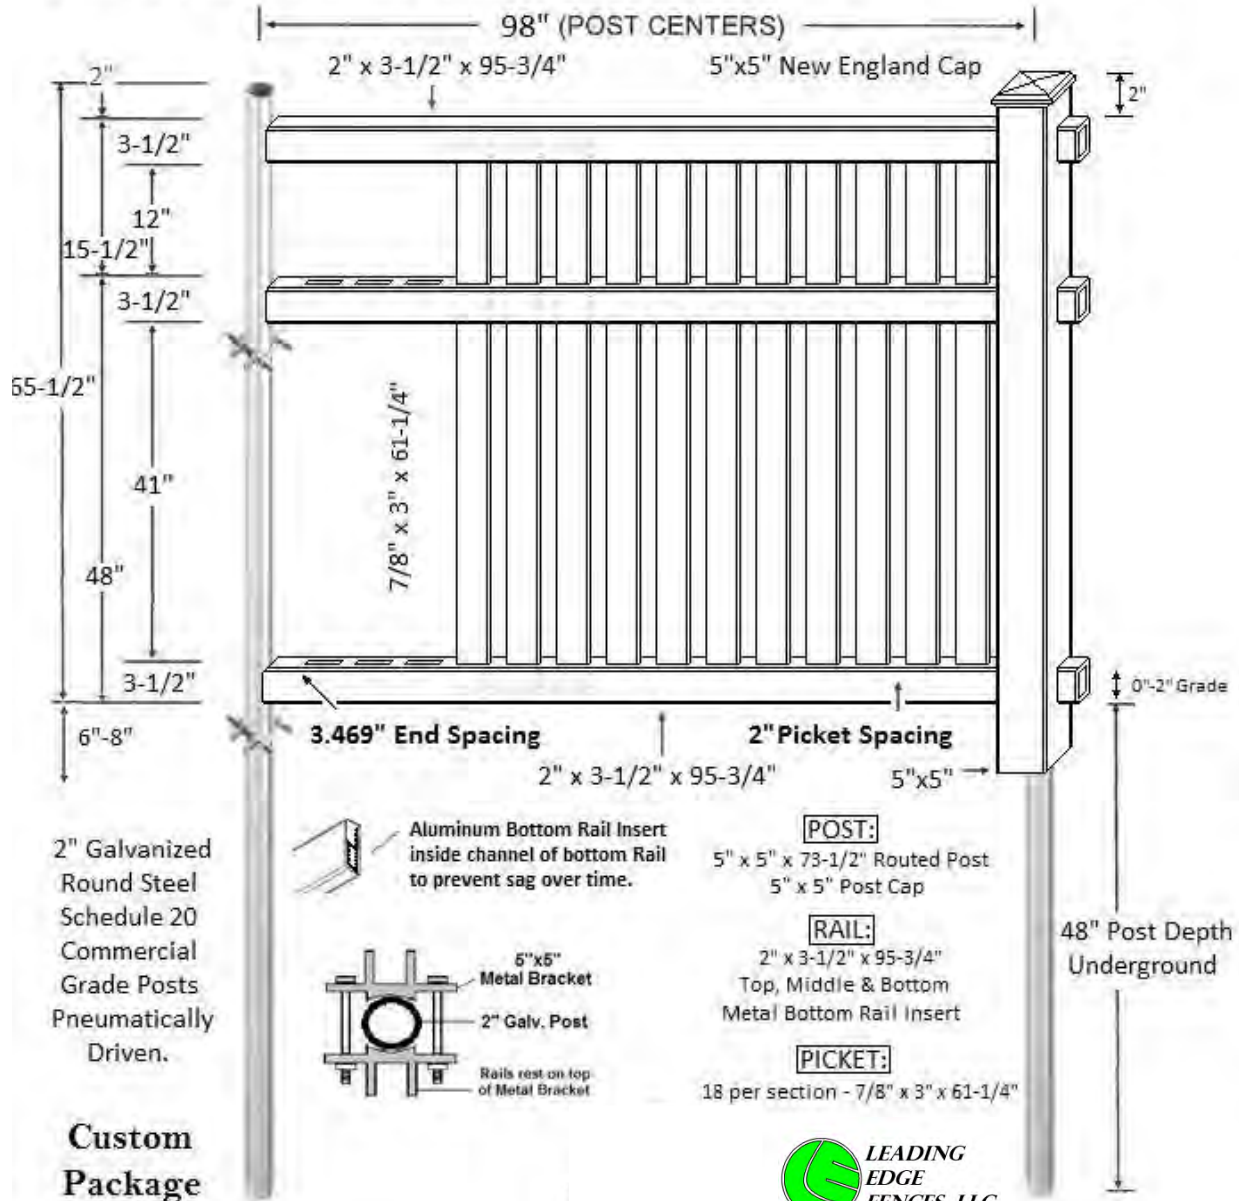

Henry

4' Tall 50/50 1.5" Spaced 1 3/8" Picket

2" Galvanized Round Steel Schedule 20 Commercial Grade Posts Pneumatically Driven.

Custom Package

PVC  
5' Tall 3 Rail 2" Spaced 3" Picket

John Adams

**5' Tall 3 rail 1.5" Spaced 1-3/8" Picket  
w/ ladder lattice on top**

**Mason**

**PVC**  
**5' Tall 3 Rail 1.5" Spaced 1-3/8" Picket**

**Samuel Adams**

**PVC**  
**5' Tall 3 rail 1.5" Spaced 1-3/8" Picket**  
**w/ diagonal lattice on top**

**Marshall**

2" Galvanized Round Steel Schedule 40 Commercial Grade Posts Pneumatically Driven.