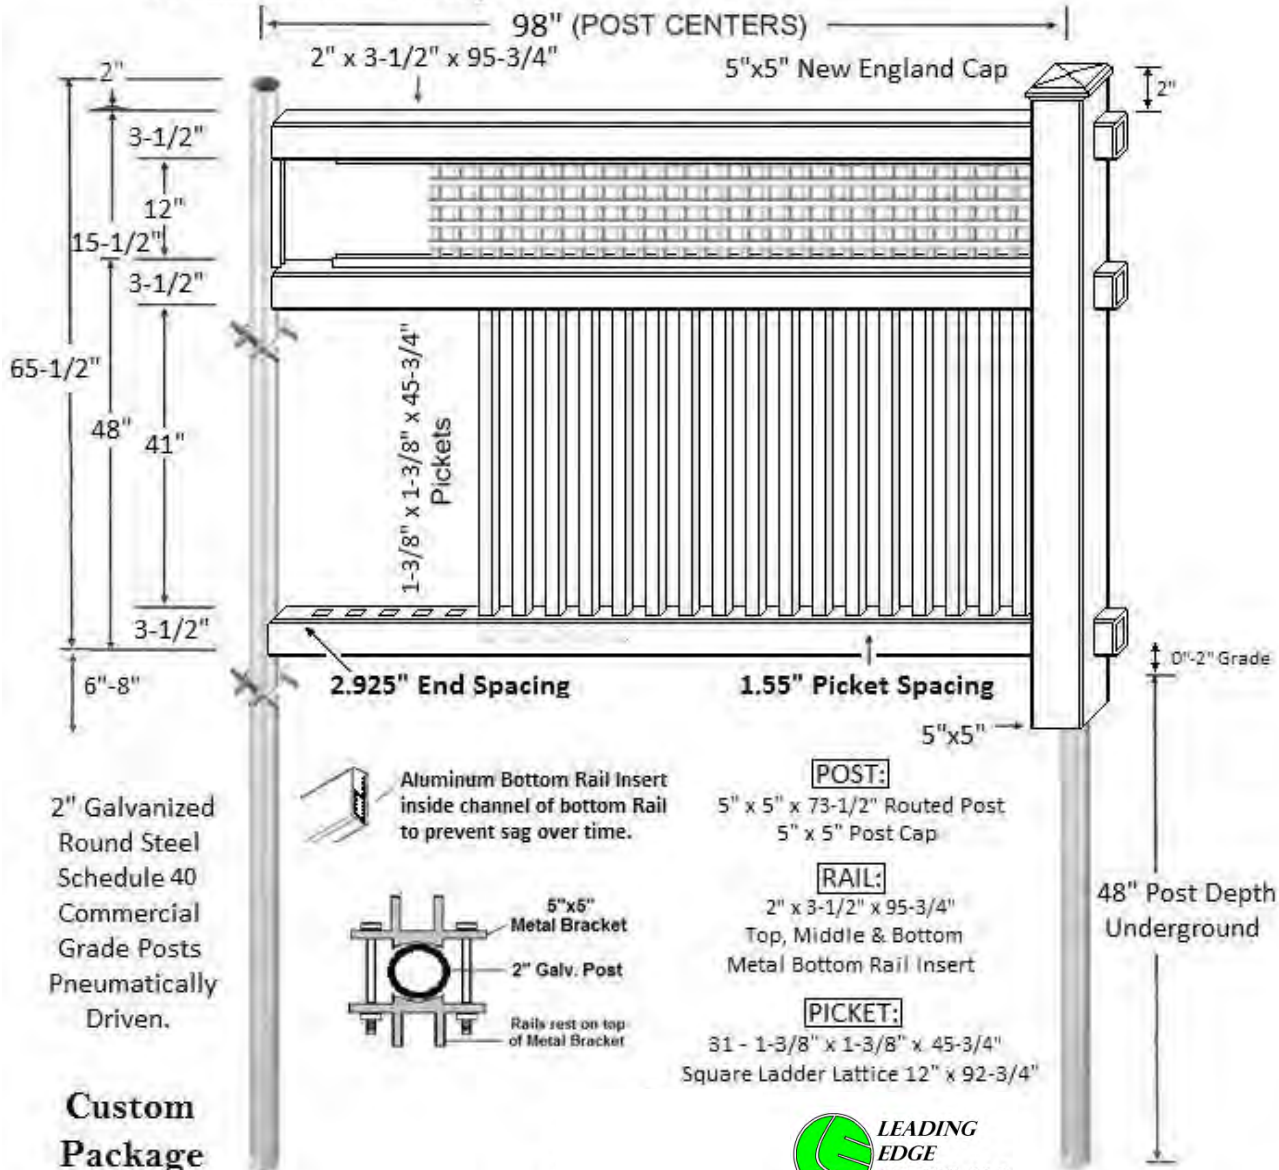

Henry

4' Tall 50/50 1.5" Spaced 1 3/8" Picket

2" Galvanized Round Steel Schedule 20 Commercial Grade Posts Pneumatically Driven.

Custom Package

PVC  
5' Tall 3 Rail 2" Spaced 3" Picket

John Adams

**5' Tall 3 rail 1.5" Spaced 1-3/8" Picket  
w/ ladder lattice on top**

**Mason**

**PVC**  
**5' Tall 3 Rail 1.5" Spaced 1-3/8" Picket**

**Samuel Adams**

**PVC**  
**5' Tall 3 rail 1.5" Spaced 1-3/8" Picket**  
**w/ diagonal lattice on top**

**Marshall**

2" Galvanized Round Steel Schedule 40 Commercial Grade Posts Pneumatically Driven.