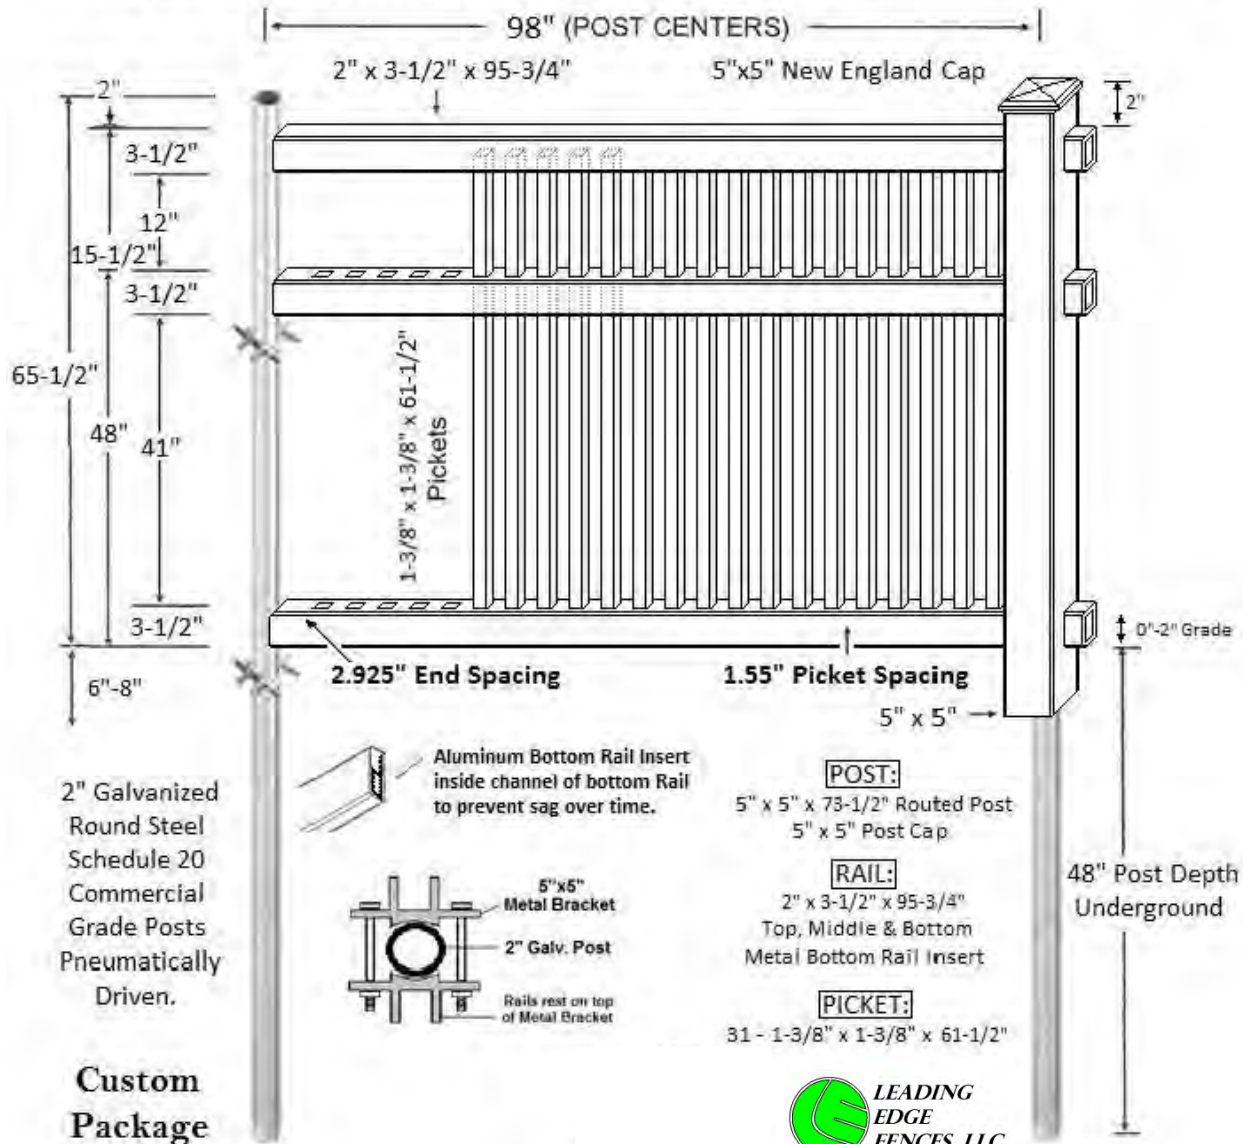

Henry

4' Tall 50/50 1.5" Spaced 1 3/8" Picket

2" Galvanized Round Steel Schedule 20 Commercial Grade Posts Pneumatically Driven.

Custom Package

PVC  
5' Tall 3 Rail 2" Spaced 3" Picket

John Adams

**5' Tall 3 rail 1.5" Spaced 1-3/8" Picket  
w/ ladder lattice on top**

**Mason**

**PVC**  
**5' Tall 3 Rail 1.5" Spaced 1-3/8" Picket**

**Samuel Adams**

**PVC**  
**5' Tall 3 rail 1.5" Spaced 1-3/8" Picket**  
**w/ diagonal lattice on top**

**Marshall**

2" Galvanized Round Steel Schedule 40 Commercial Grade Posts Pneumatically Driven.