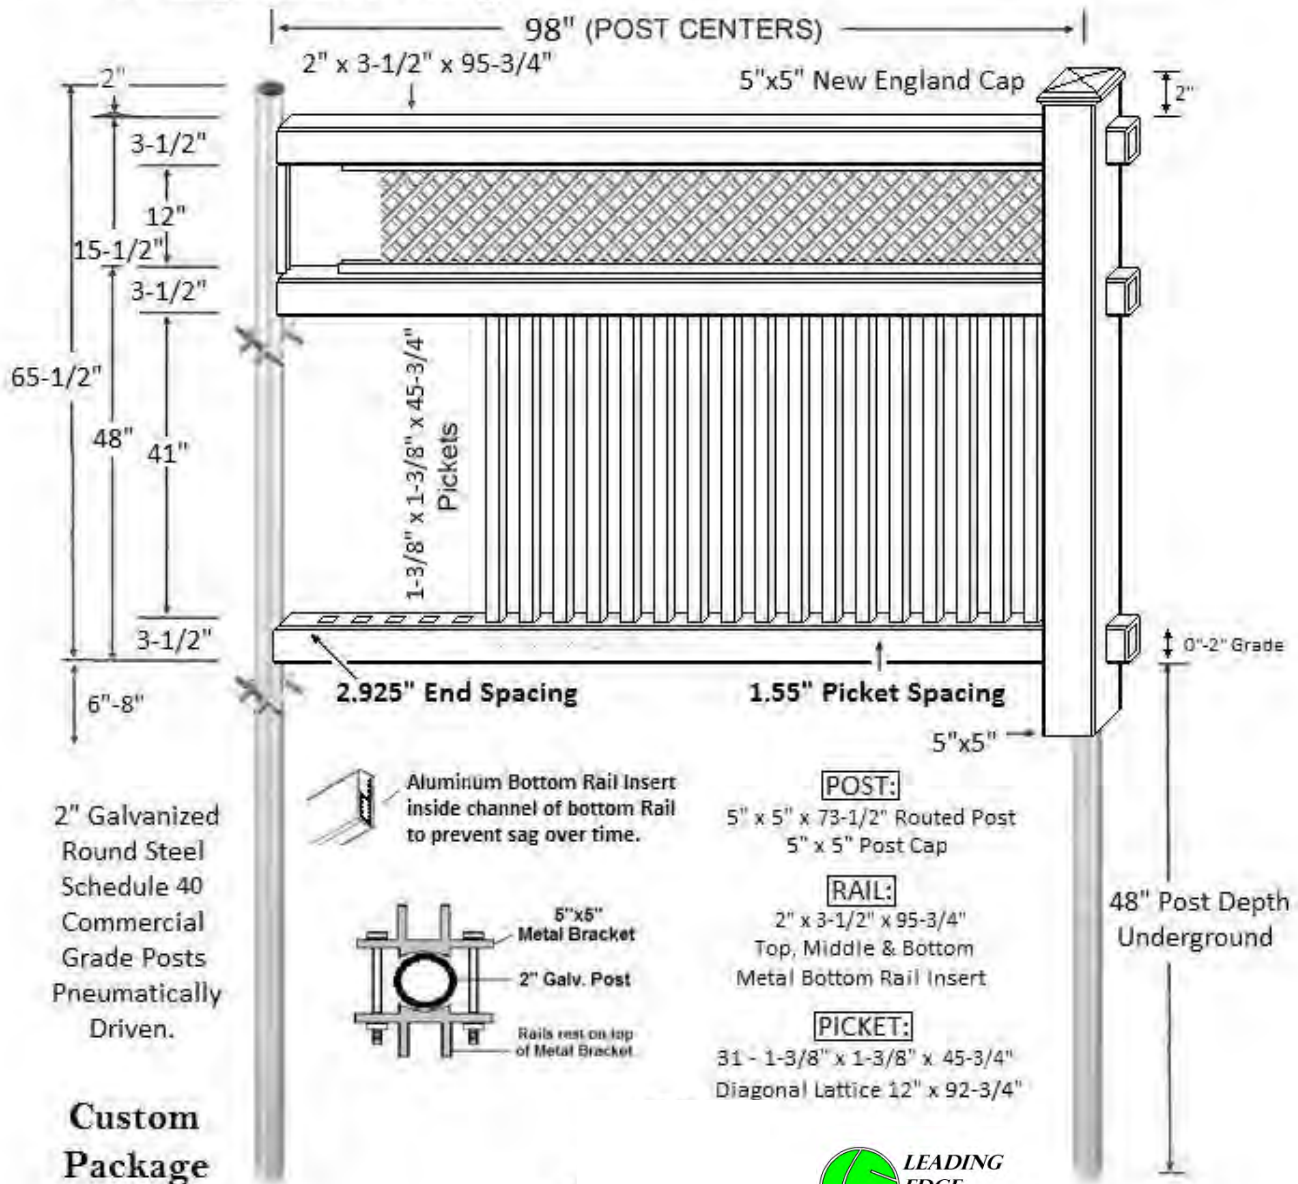

**Mason**

**PVC**  
**5' Tall 3 Rail 1.5" Spaced 1-3/8" Picket**

**Samuel Adams**

**PVC**  
**5' Tall 3 rail 1.5" Spaced 1-3/8" Picket**  
**w/ diagonal lattice on top**

**Marshall**

2" Galvanized Round Steel Schedule 40 Commercial Grade Posts Pneumatically Driven.