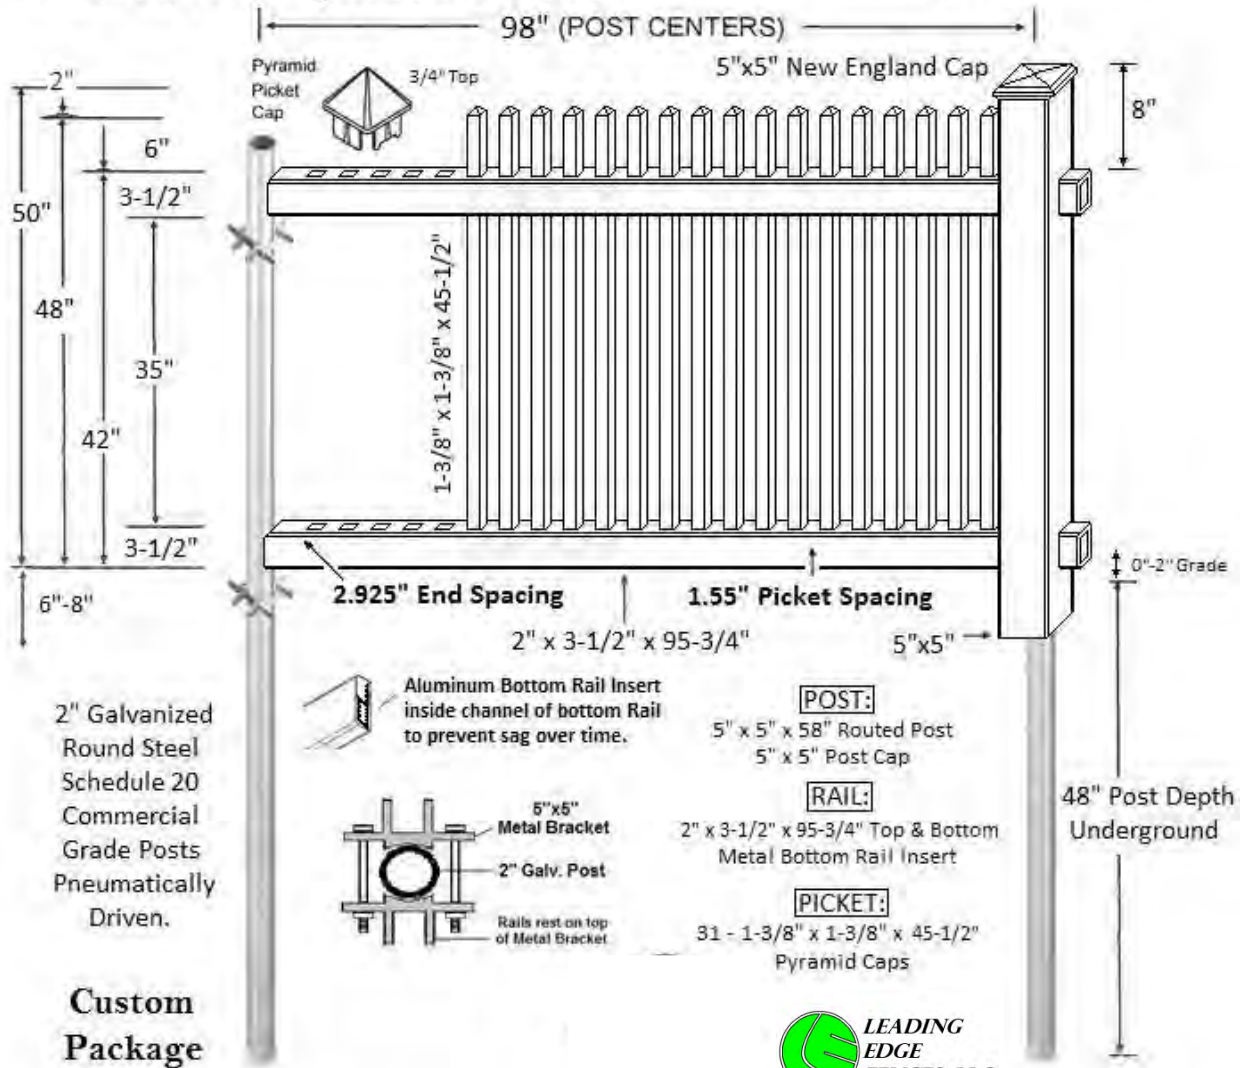

PVC  
4' Tall 2" Spaced 3" Picket Dog Eared

Madison

Custom Package

**PVC**  
**4' Tall 50/50 1.5" Spaced 1 3/8" Picket**

**Hamilton**

PVC  
4' Tall 2" Spaced 3" Picket Spade

Franklin

PVC

Henry

4' Tall 50/50 1.5" Spaced 1 3/8" Picket

2" Galvanized Round Steel Schedule 20 Commercial Grade Posts Pneumatically Driven.

Custom Package

PVC  
5' Tall 3 Rail 2" Spaced 3" Picket

John Adams

**5' Tall 3 rail 1.5" Spaced 1-3/8" Picket  
w/ ladder lattice on top**

**Mason**

**PVC**  
**5' Tall 3 Rail 1.5" Spaced 1-3/8" Picket**

**Samuel Adams**

**PVC**  
**5' Tall 3 rail 1.5" Spaced 1-3/8" Picket**  
**w/ diagonal lattice on top**

**Marshall**

2" Galvanized Round Steel Schedule 40 Commercial Grade Posts Pneumatically Driven.