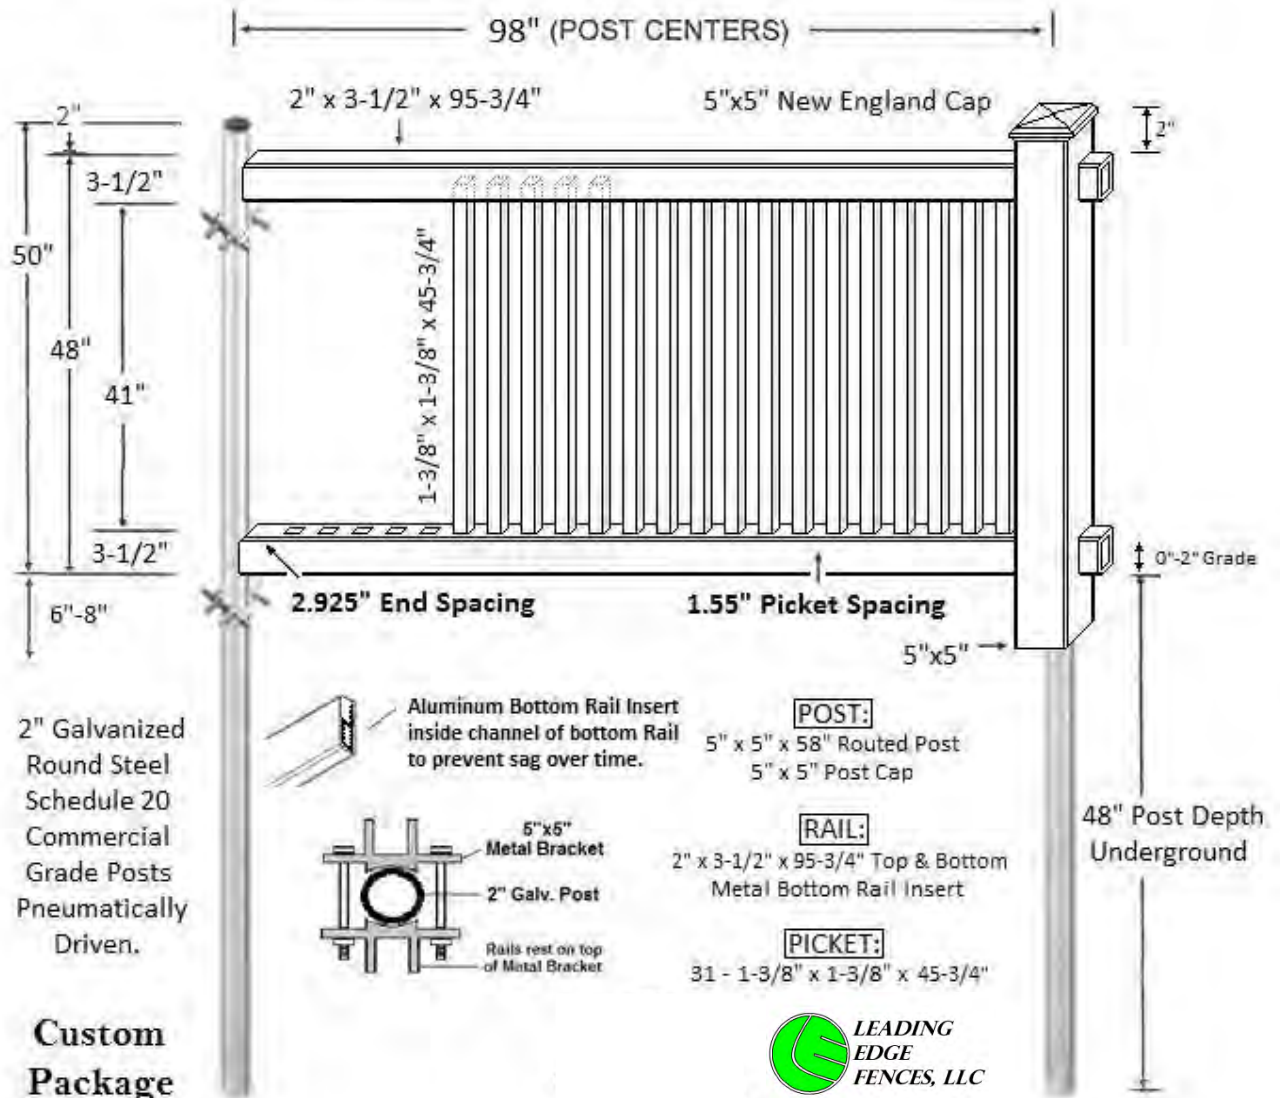

PVC  
4' Tall 2" Spaced 3" Picket Dog Eared

Madison

Custom Package

**PVC**  
**4' Tall 50/50 1.5" Spaced 1 3/8" Picket**

**Hamilton**

PVC  
4' Tall 2" Spaced 3" Picket Spade

Franklin

PVC

Henry

4' Tall 50/50 1.5" Spaced 1 3/8" Picket

2" Galvanized Round Steel Schedule 20 Commercial Grade Posts Pneumatically Driven.

Custom Package

PVC  
5' Tall 3 Rail 2" Spaced 3" Picket

John Adams

**5' Tall 3 rail 1.5" Spaced 1-3/8" Picket  
w/ ladder lattice on top**

**Mason**

**PVC**  
**5' Tall 3 Rail 1.5" Spaced 1-3/8" Picket**

**Samuel Adams**

**PVC**  
**5' Tall 3 rail 1.5" Spaced 1-3/8" Picket**  
**w/ diagonal lattice on top**

**Marshall**

2" Galvanized Round Steel Schedule 40 Commercial Grade Posts Pneumatically Driven.