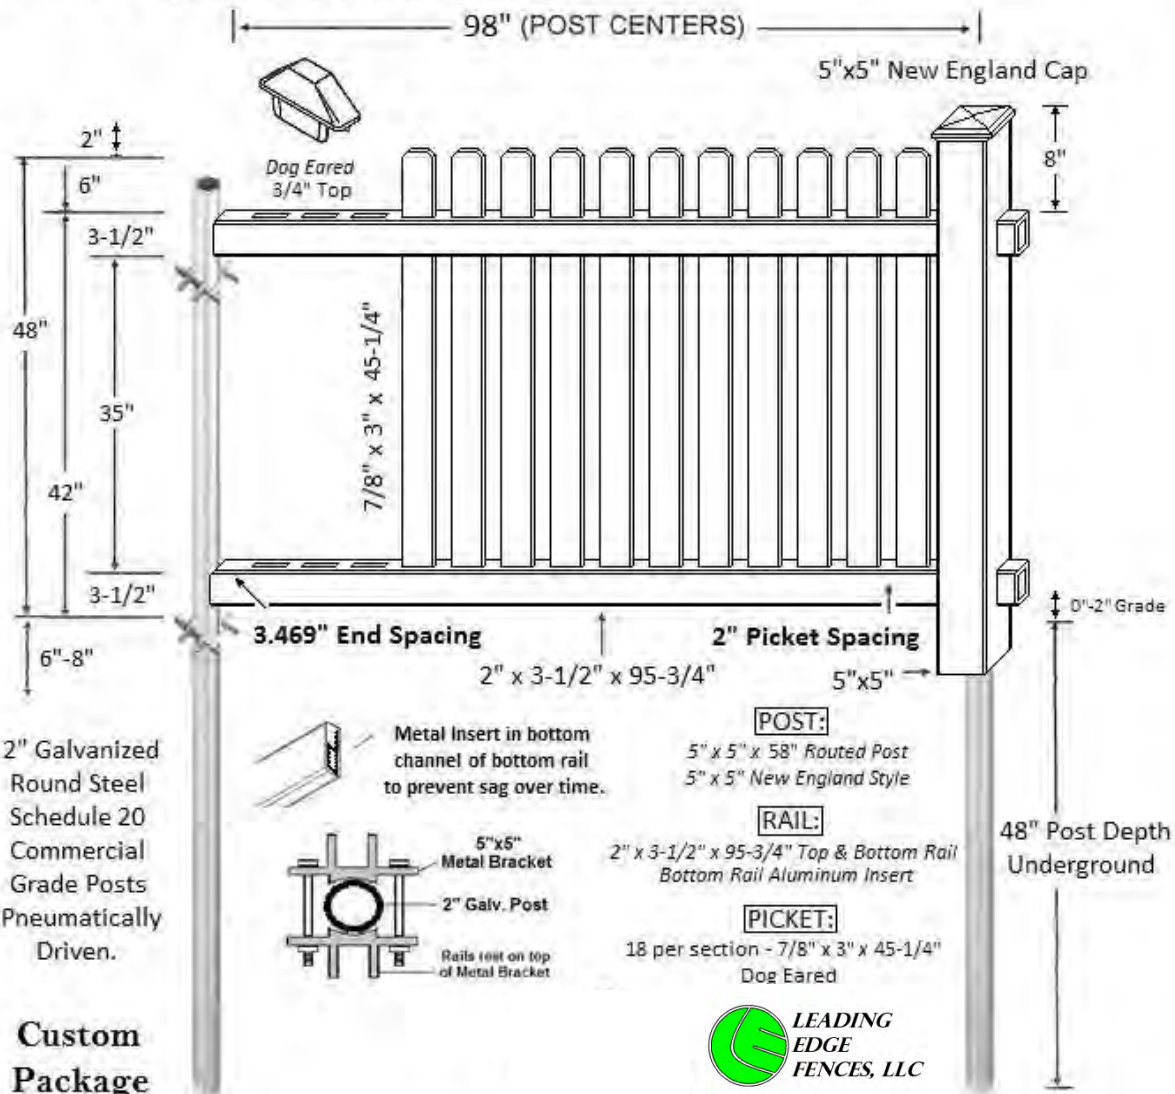

PVC  
4' Tall 2" Spaced 3" Picket Dog Eared

Madison

Custom Package

**PVC**  
**4' Tall 50/50 1.5" Spaced 1 3/8" Picket**

**Hamilton**

PVC  
4' Tall 2" Spaced 3" Picket Spade

Franklin

PVC

Henry

4' Tall 50/50 1.5" Spaced 1 3/8" Picket

2" Galvanized Round Steel Schedule 20 Commercial Grade Posts Pneumatically Driven.

Custom Package

PVC  
5' Tall 3 Rail 2" Spaced 3" Picket

John Adams

**5' Tall 3 rail 1.5" Spaced 1-3/8" Picket  
w/ ladder lattice on top**

**Mason**

**PVC**  
**5' Tall 3 Rail 1.5" Spaced 1-3/8" Picket**

**Samuel Adams**

**PVC**  
**5' Tall 3 rail 1.5" Spaced 1-3/8" Picket**  
**w/ diagonal lattice on top**

**Marshall**

2" Galvanized Round Steel Schedule 40 Commercial Grade Posts Pneumatically Driven.