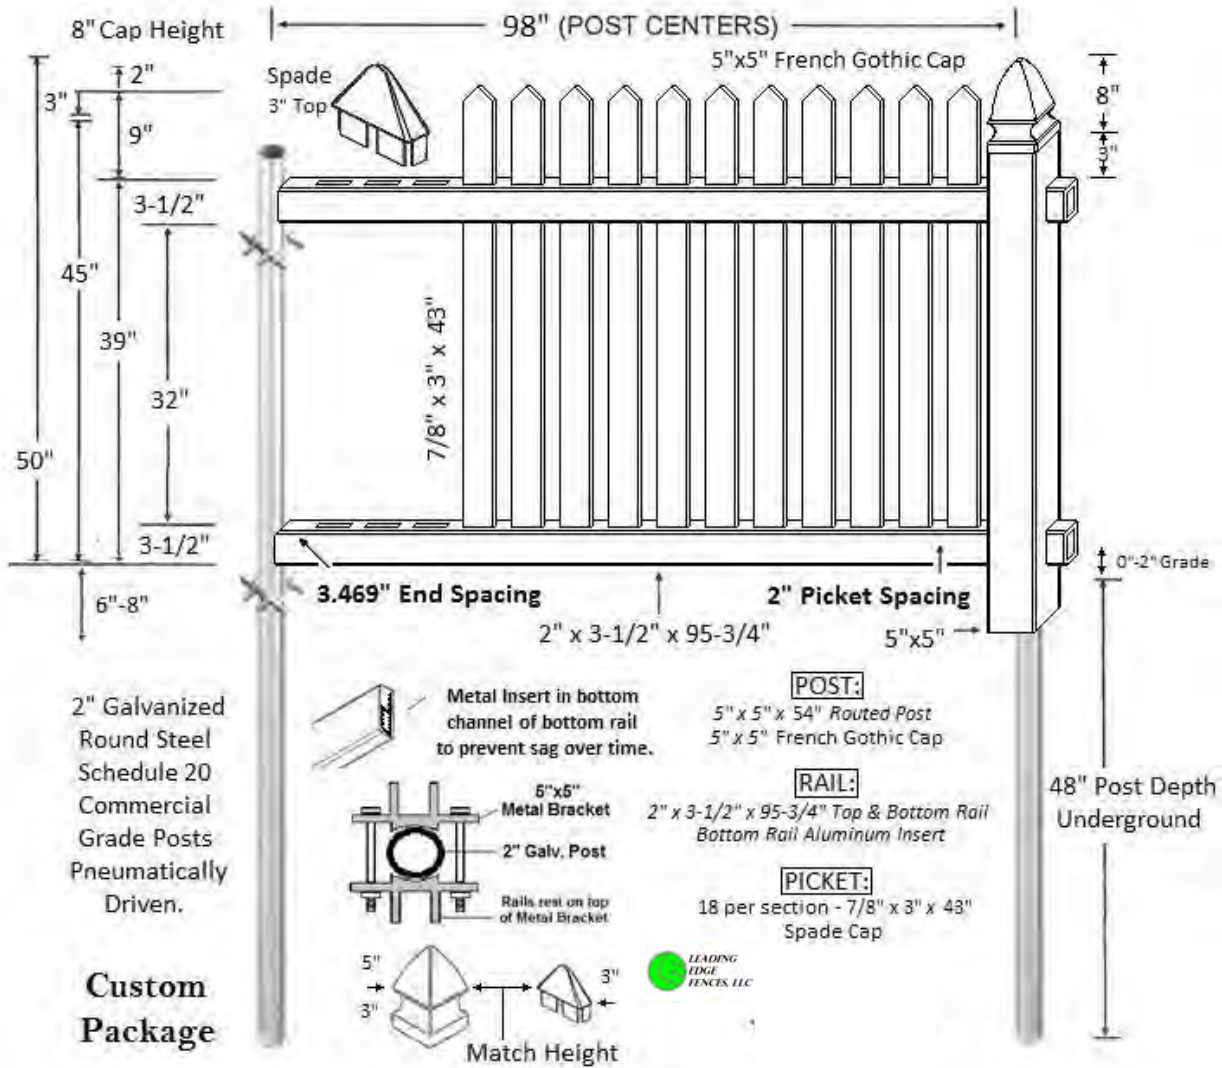

PVC  
4' Tall 2" Spaced 3" Picket Dog Eared

Madison

Custom Package

**PVC**  
**4' Tall 50/50 1.5" Spaced 1 3/8" Picket**

**Hamilton**

PVC  
4' Tall 2" Spaced 3" Picket Spade

Franklin

PVC

Henry

4' Tall 50/50 1.5" Spaced 1 3/8" Picket

2" Galvanized Round Steel Schedule 20 Commercial Grade Posts Pneumatically Driven.

Custom Package

PVC  
5' Tall 3 Rail 2" Spaced 3" Picket

John Adams

**5' Tall 3 rail 1.5" Spaced 1-3/8" Picket  
w/ ladder lattice on top**

**Mason**

**PVC**  
**5' Tall 3 Rail 1.5" Spaced 1-3/8" Picket**

**Samuel Adams**

**PVC**  
**5' Tall 3 rail 1.5" Spaced 1-3/8" Picket**  
**w/ diagonal lattice on top**

**Marshall**

2" Galvanized Round Steel Schedule 40 Commercial Grade Posts Pneumatically Driven.