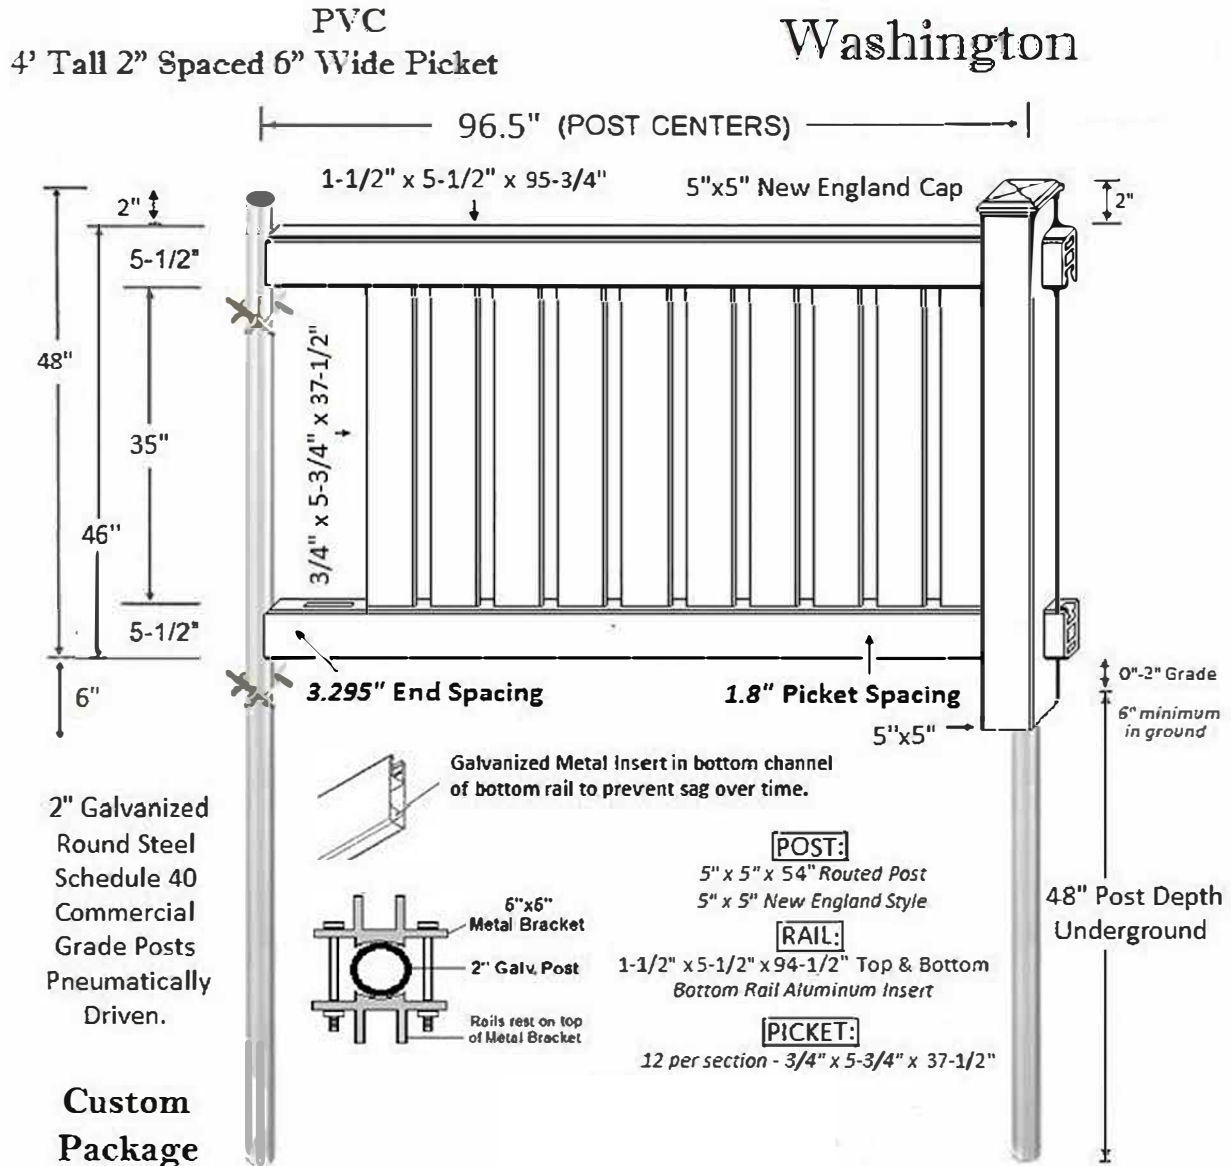

ENCLAVE AT MEQUON PRESERVE

4' VINYL

NOTE:

MANDATORY REQUIREMENTS (NO VARIANCE WILL BE ALLOWED)

- FENCE MUST BE VINYL
- VINYL COLOR: ALMOND (PREVIOUSLY SANDSTONE)
- FENCE STYLE IS A PLYGEM PRODUCT (WASHINGTON)