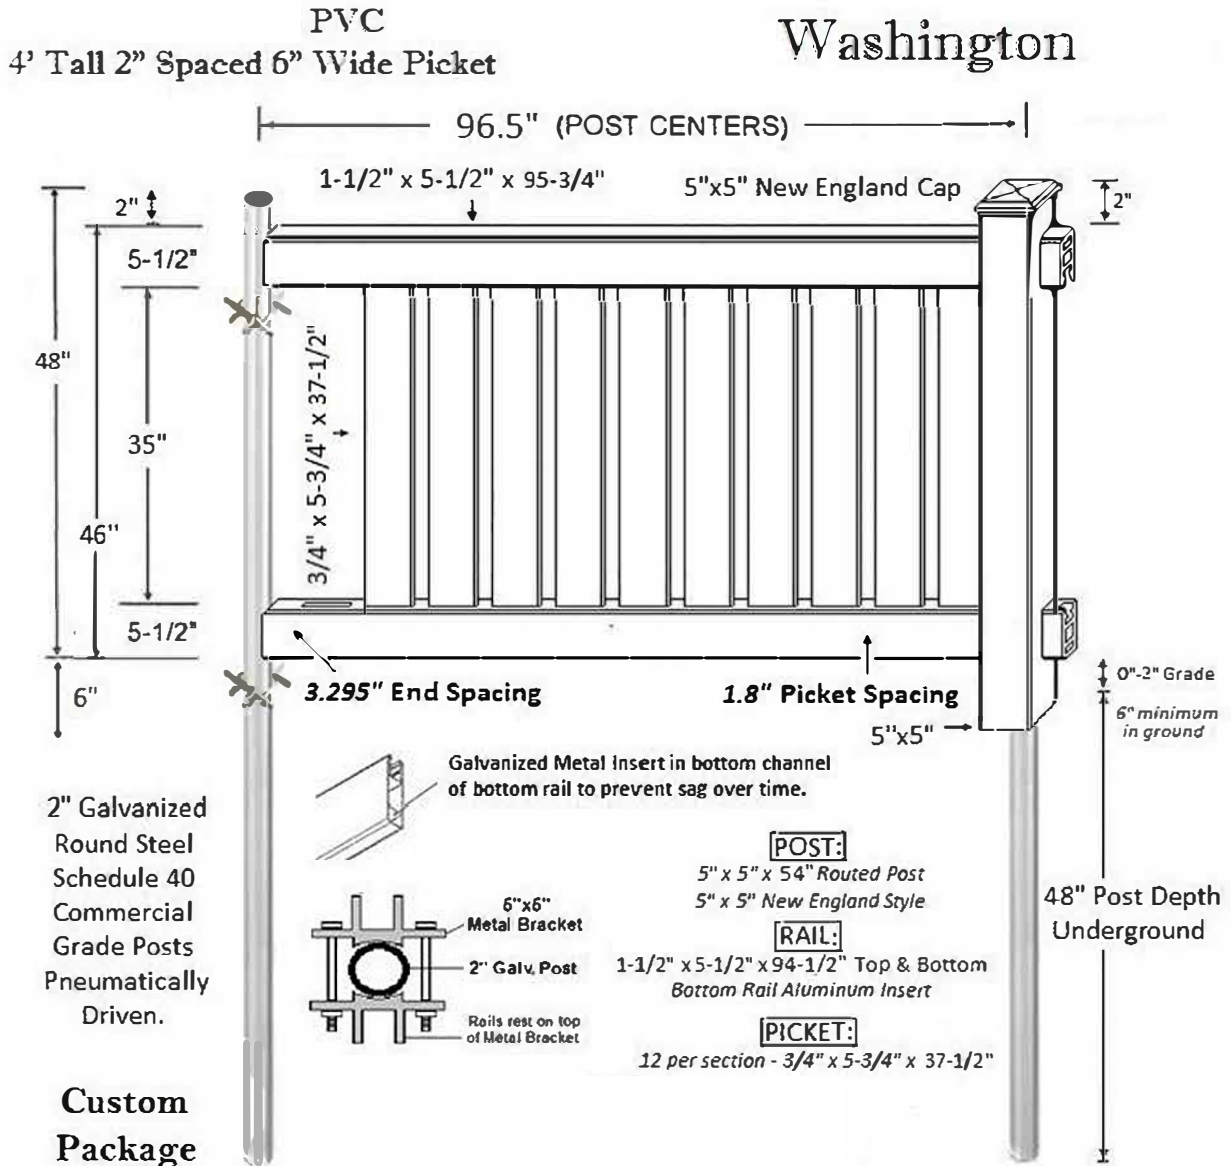

## 4' VINYL

**NOTE:**

MANDATORY REQUIREMENTS (NO VARIANCE WILL BE ALLOWED)

- FENCE MUST BE VINYL
- VINYL COLOR: ALMOND (PREVIOUSLY SANDSTONE)
- FENCE STYLE IS THE WASHINGTON