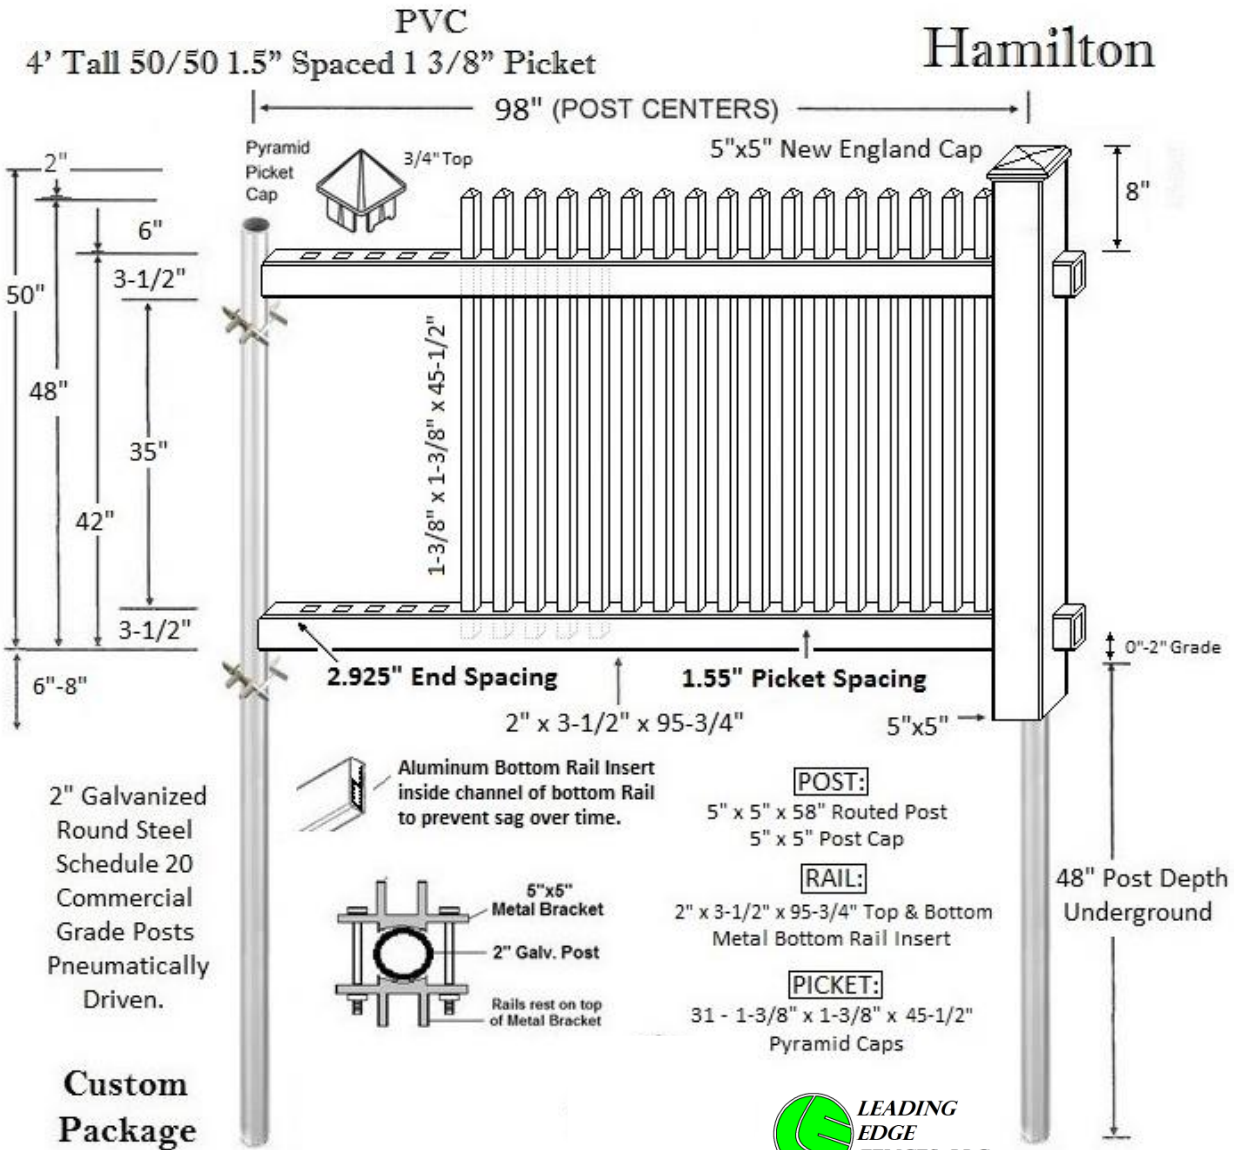

Vinyl - Hamilton

Vinyl - Henry

PVC
4' Tall 50/50 1.5" Spaced 1 3/8" Picket

Henry