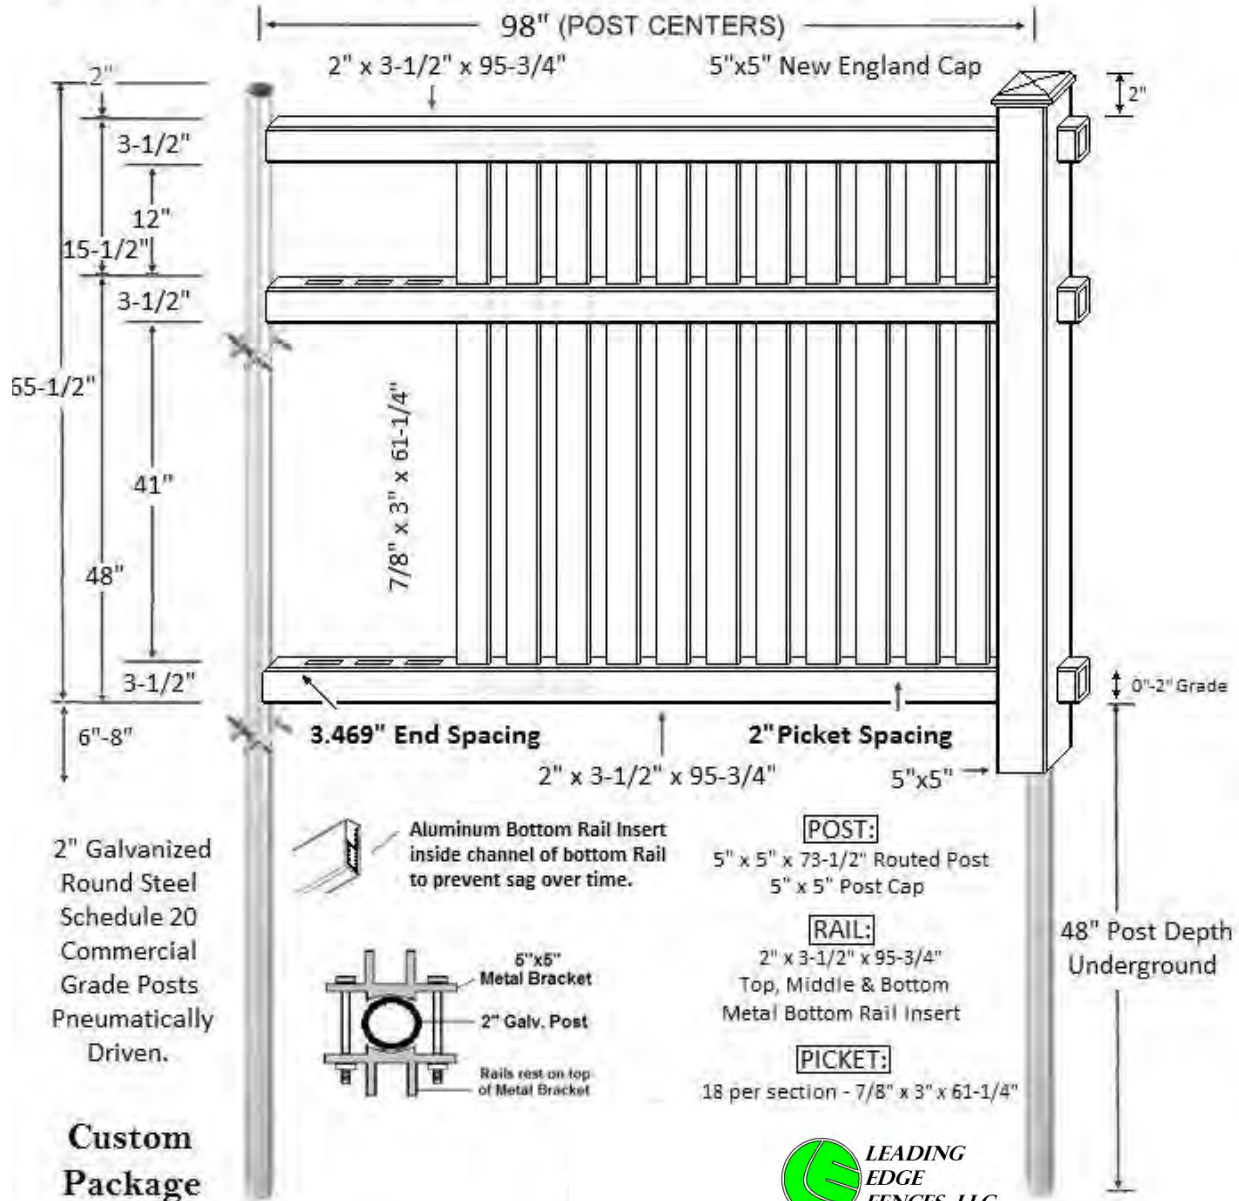

# STRATFORD

PVC  
4' Tall 2" Spaced 3" Picket Dog Eared

Madison

**PVC**  
**4' Tall 50/50 1.5" Spaced 1 3/8" Picket**

**Hamilton**

PVC  
4' Tall 2" Spaced 3" Picket Spade

Franklin

PVC

Henry

4' Tall 50/50 1.5" Spaced 1 3/8" Picket

PVC  
5' Tall 3 Rail 2" Spaced 3" Picket

John Adams

**5' Tall 3 rail 1.5" Spaced 1-3/8" Picket  
w/ ladder lattice on top**

**Mason**

**Custom Package**

**PVC**  
**5' Tall 3 Rail 1.5" Spaced 1-3/8" Picket**

**Samuel Adams**

PVC  
 5' Tall 3 rail 1.5" Spaced 1-3/8" Picket  
 w/ diagonal lattice on top

Marshall