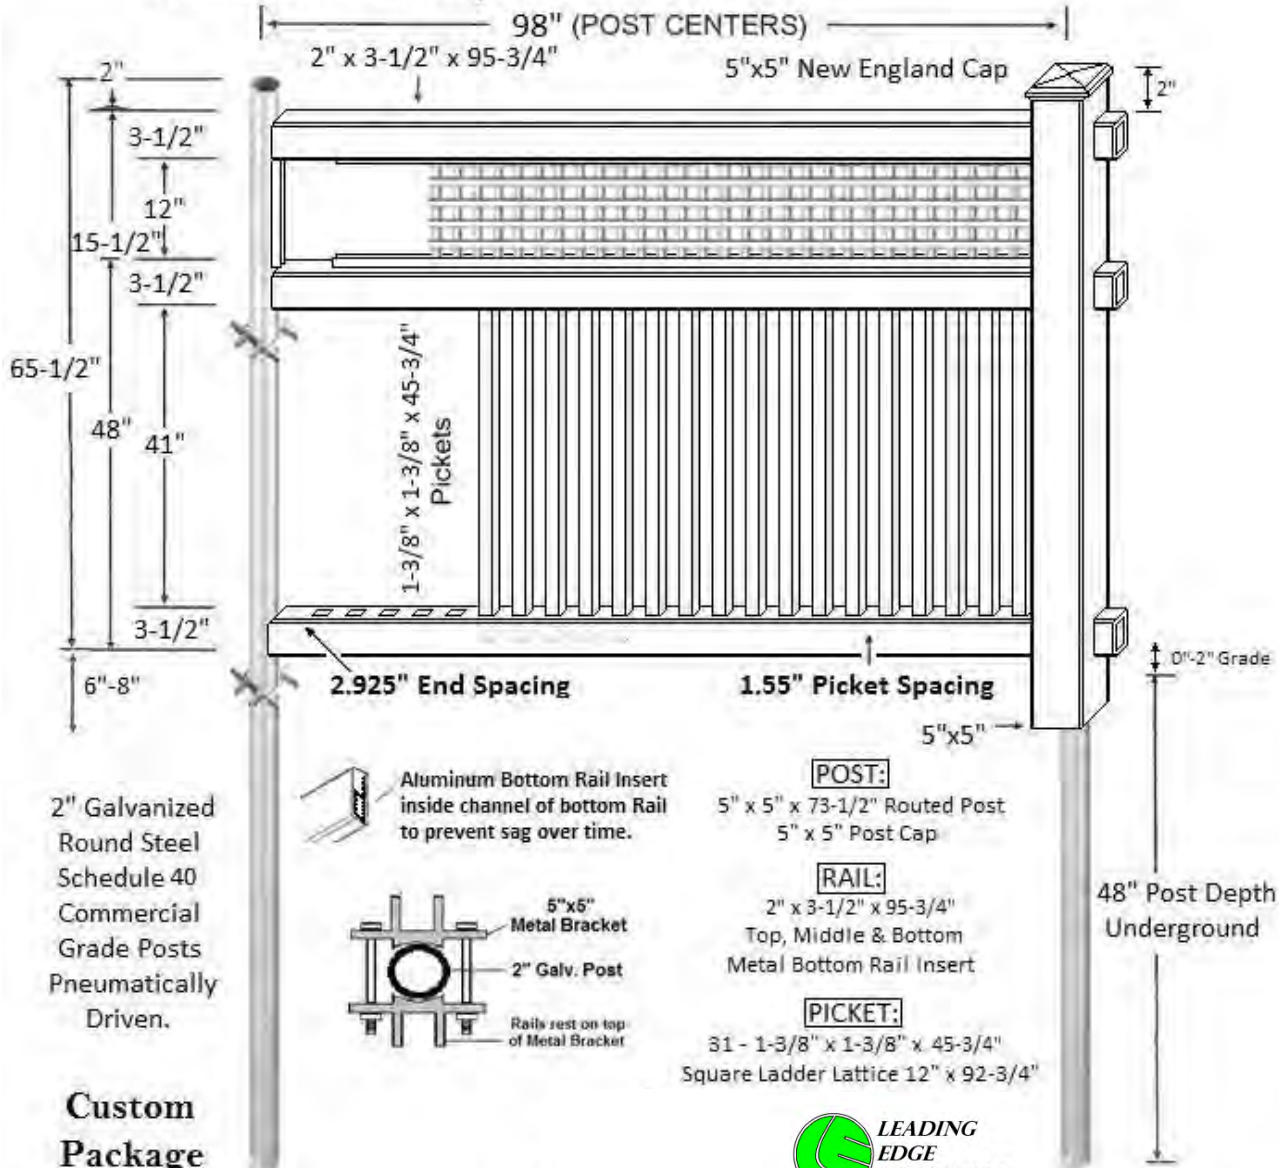

Henry

4' Tall 50/50 1.5" Spaced 1 3/8" Picket

PVC  
5' Tall 3 Rail 2" Spaced 3" Picket

John Adams

**5' Tall 3 rail 1.5" Spaced 1-3/8" Picket  
w/ ladder lattice on top**

**Mason**

**Custom Package**

**PVC**  
**5' Tall 3 Rail 1.5" Spaced 1-3/8" Picket**

**Samuel Adams**

PVC  
 5' Tall 3 rail 1.5" Spaced 1-3/8" Picket  
 w/ diagonal lattice on top

Marshall