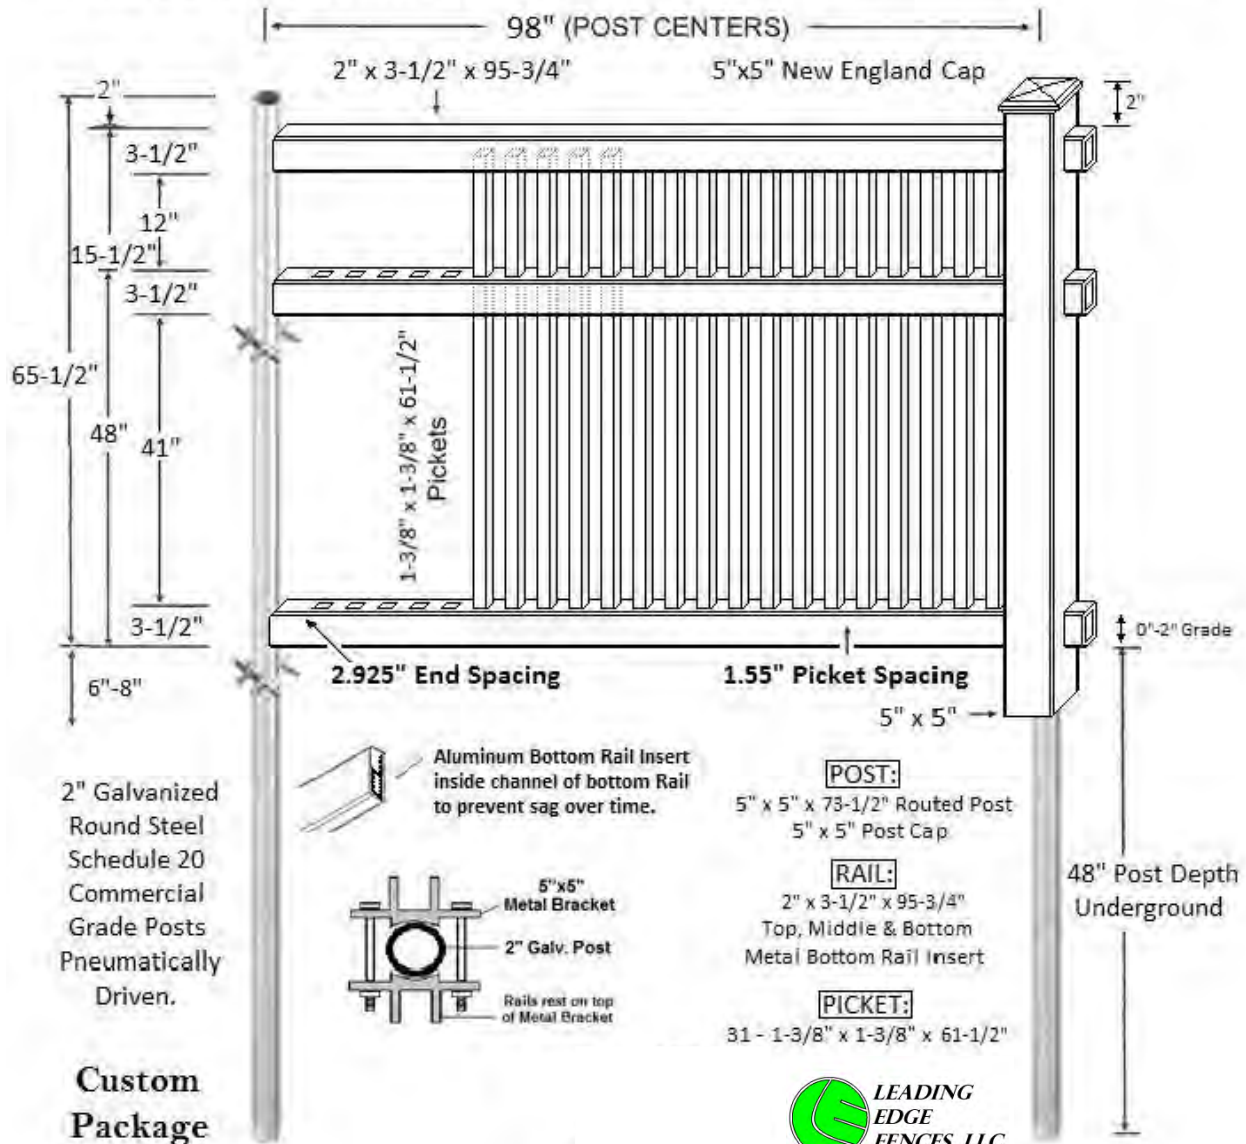

Henry

4' Tall 50/50 1.5" Spaced 1 3/8" Picket

PVC  
5' Tall 3 Rail 2" Spaced 3" Picket

John Adams

**5' Tall 3 rail 1.5" Spaced 1-3/8" Picket  
w/ ladder lattice on top**

**Mason**

**Custom Package**

**PVC**  
**5' Tall 3 Rail 1.5" Spaced 1-3/8" Picket**

**Samuel Adams**

PVC  
 5' Tall 3 rail 1.5" Spaced 1-3/8" Picket  
 w/ diagonal lattice on top

Marshall