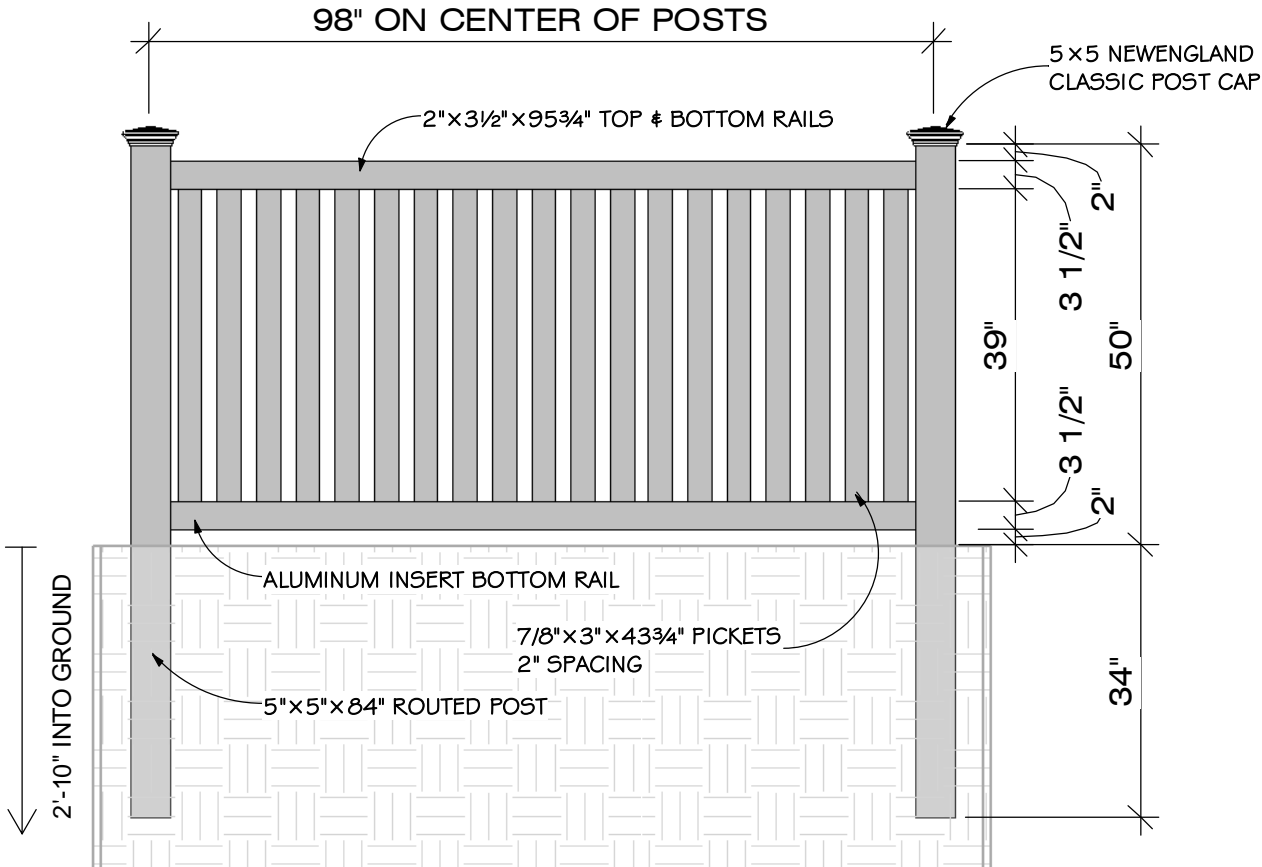

# STRATFORD

PVC  
4' Tall 2" Spaced 3" Picket Dog Eared

Madison

**PVC**  
**4' Tall 50/50 1.5" Spaced 1 3/8" Picket**

**Hamilton**

PVC  
4' Tall 2" Spaced 3" Picket Spade

Franklin

PVC

Henry

4' Tall 50/50 1.5" Spaced 1 3/8" Picket

PVC  
5' Tall 3 Rail 2" Spaced 3" Picket

John Adams

**5' Tall 3 rail 1.5" Spaced 1-3/8" Picket  
w/ ladder lattice on top**

**Mason**

**Custom Package**

**PVC**  
**5' Tall 3 Rail 1.5" Spaced 1-3/8" Picket**

**Samuel Adams**

PVC  
 5' Tall 3 rail 1.5" Spaced 1-3/8" Picket  
 w/ diagonal lattice on top

Marshall