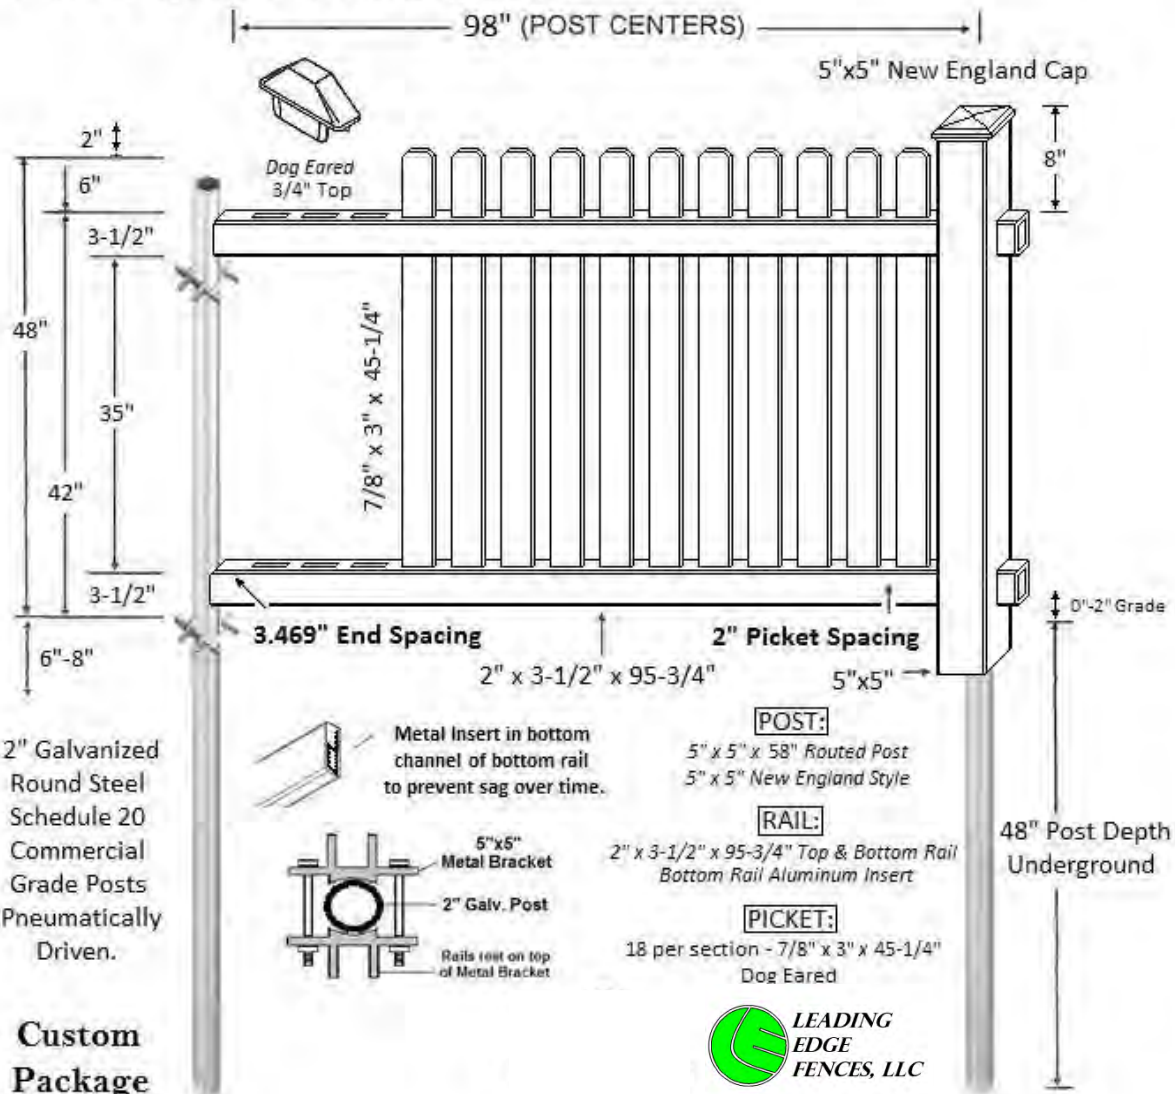

# STRATFORD

PVC  
4' Tall 2" Spaced 3" Picket Dog Eared

Madison

**PVC**  
**4' Tall 50/50 1.5" Spaced 1 3/8" Picket**

**Hamilton**

PVC  
4' Tall 2" Spaced 3" Picket Spade

Franklin

PVC

Henry

4' Tall 50/50 1.5" Spaced 1 3/8" Picket

PVC  
5' Tall 3 Rail 2" Spaced 3" Picket

John Adams

**5' Tall 3 rail 1.5" Spaced 1-3/8" Picket  
w/ ladder lattice on top**

**Mason**

**Custom Package**

**PVC**  
**5' Tall 3 Rail 1.5" Spaced 1-3/8" Picket**

**Samuel Adams**

PVC  
 5' Tall 3 rail 1.5" Spaced 1-3/8" Picket  
 w/ diagonal lattice on top

Marshall