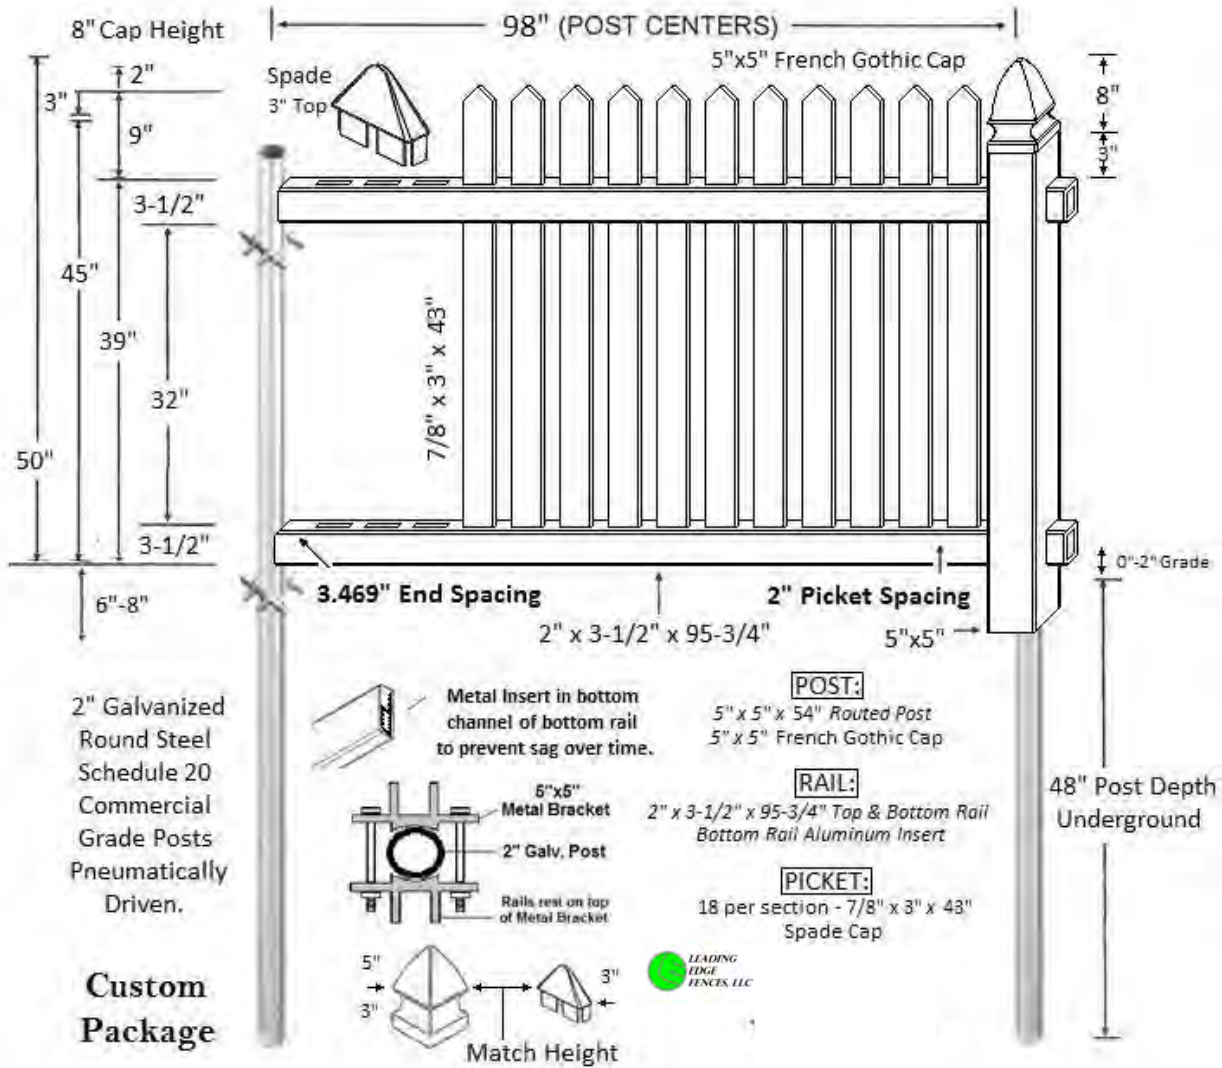

# STRATFORD

PVC  
4' Tall 2" Spaced 3" Picket Dog Eared

Madison

**PVC**  
**4' Tall 50/50 1.5" Spaced 1 3/8" Picket**

**Hamilton**

PVC  
4' Tall 2" Spaced 3" Picket Spade

Franklin

PVC

Henry

4' Tall 50/50 1.5" Spaced 1 3/8" Picket

PVC  
5' Tall 3 Rail 2" Spaced 3" Picket

John Adams

**5' Tall 3 rail 1.5" Spaced 1-3/8" Picket  
w/ ladder lattice on top**

**Mason**

**Custom Package**

**PVC**  
**5' Tall 3 Rail 1.5" Spaced 1-3/8" Picket**

**Samuel Adams**

PVC  
 5' Tall 3 rail 1.5" Spaced 1-3/8" Picket  
 w/ diagonal lattice on top

Marshall