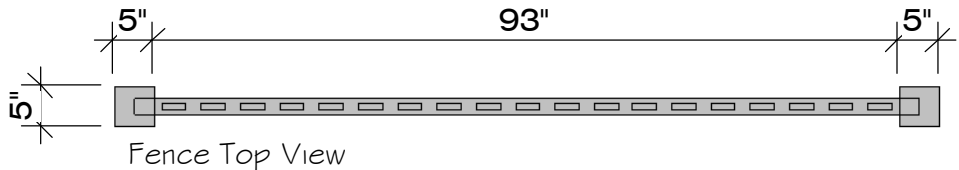

# STRATFORD

PVC  
4' Tall 2" Spaced 3" Picket Dog Eared

Madison

**PVC**  
**4' Tall 50/50 1.5" Spaced 1 3/8" Picket**

**Hamilton**

PVC  
4' Tall 2" Spaced 3" Picket Spade

Franklin

PVC

Henry

4' Tall 50/50 1.5" Spaced 1 3/8" Picket

PVC  
5' Tall 3 Rail 2" Spaced 3" Picket

John Adams

**5' Tall 3 rail 1.5" Spaced 1-3/8" Picket  
w/ ladder lattice on top**

**Mason**

**Custom Package**

**PVC**  
**5' Tall 3 Rail 1.5" Spaced 1-3/8" Picket**

**Samuel Adams**

PVC  
 5' Tall 3 rail 1.5" Spaced 1-3/8" Picket  
 w/ diagonal lattice on top

Marshall