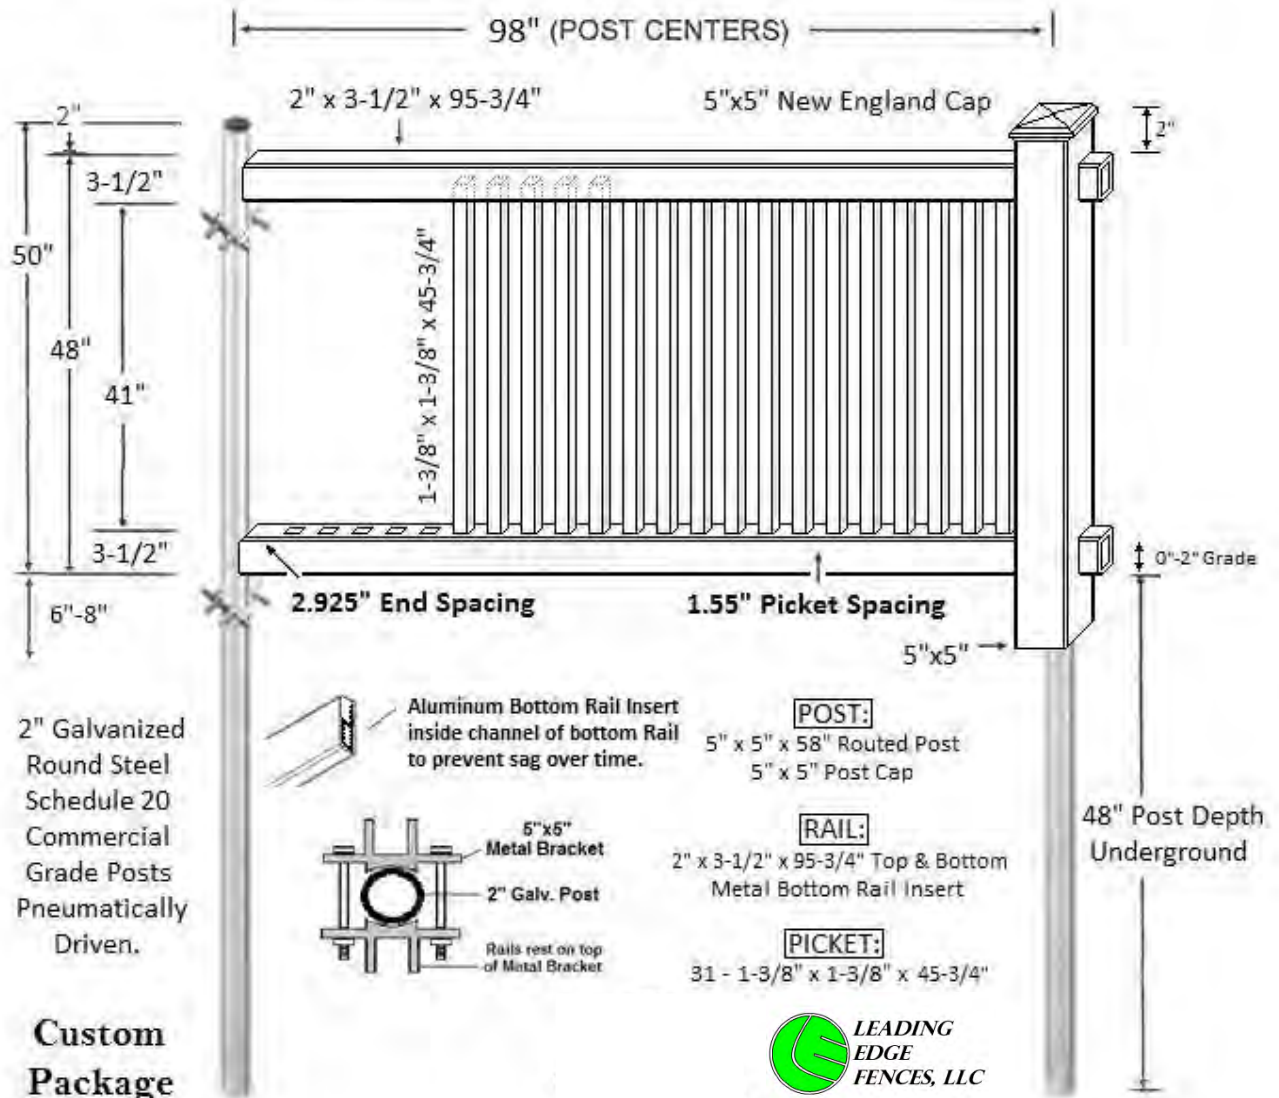

# STRATFORD

PVC  
4' Tall 2" Spaced 3" Picket Dog Eared

Madison

**PVC**  
**4' Tall 50/50 1.5" Spaced 1 3/8" Picket**

**Hamilton**

PVC  
4' Tall 2" Spaced 3" Picket Spade

Franklin

PVC

Henry

4' Tall 50/50 1.5" Spaced 1 3/8" Picket

PVC  
5' Tall 3 Rail 2" Spaced 3" Picket

John Adams

**5' Tall 3 rail 1.5" Spaced 1-3/8" Picket  
w/ ladder lattice on top**

**Mason**

**Custom Package**

**PVC**  
**5' Tall 3 Rail 1.5" Spaced 1-3/8" Picket**

**Samuel Adams**

PVC  
 5' Tall 3 rail 1.5" Spaced 1-3/8" Picket  
 w/ diagonal lattice on top

Marshall