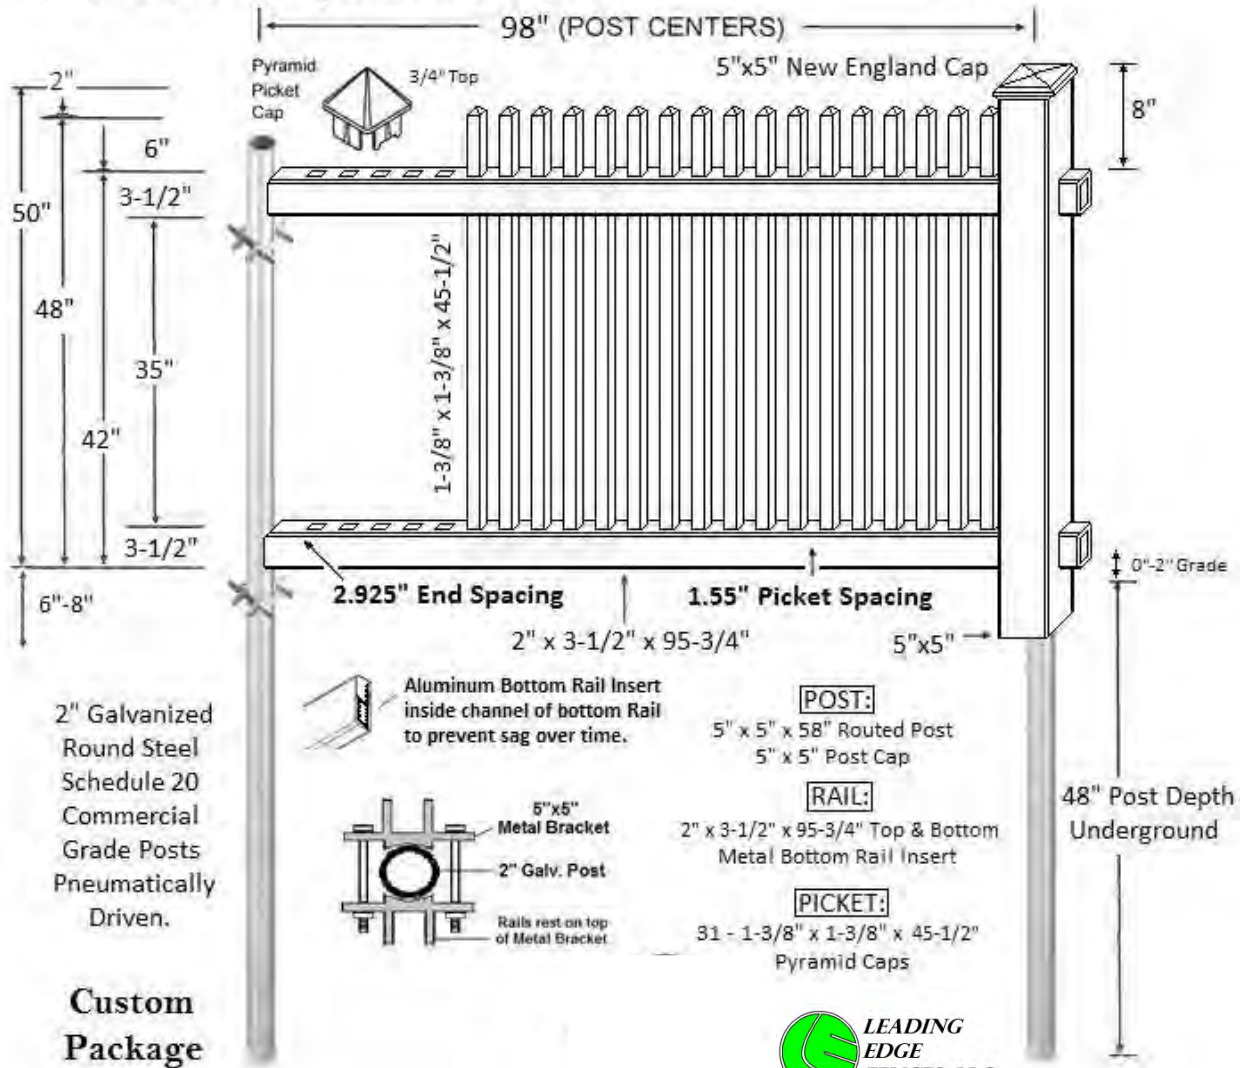

# STRATFORD

PVC  
4' Tall 2" Spaced 3" Picket Dog Eared

Madison

**PVC**  
**4' Tall 50/50 1.5" Spaced 1 3/8" Picket**

**Hamilton**

PVC  
4' Tall 2" Spaced 3" Picket Spade

Franklin

PVC

Henry

4' Tall 50/50 1.5" Spaced 1 3/8" Picket

PVC  
5' Tall 3 Rail 2" Spaced 3" Picket

John Adams

**5' Tall 3 rail 1.5" Spaced 1-3/8" Picket  
w/ ladder lattice on top**

**Mason**

**Custom Package**

**PVC**  
**5' Tall 3 Rail 1.5" Spaced 1-3/8" Picket**

**Samuel Adams**

PVC  
 5' Tall 3 rail 1.5" Spaced 1-3/8" Picket  
 w/ diagonal lattice on top

Marshall