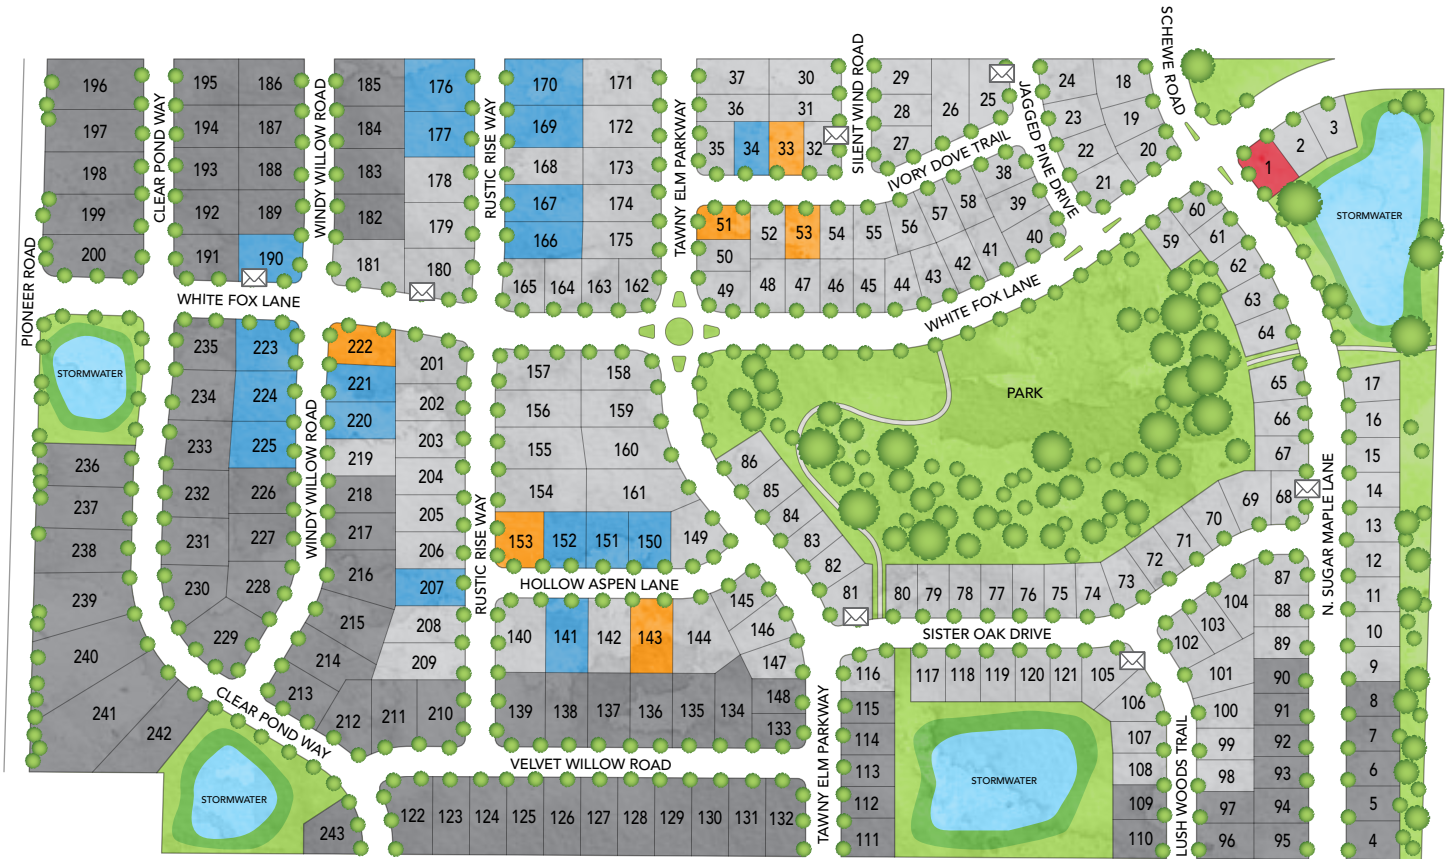

EAGLE TRACE

WEST MADISON
MIDDLETON SCHOOLS

- FURNISHED MODEL
- MOVE-IN READY HOMES
- HOMESITES AVAILABLE
- SOLD
- FUTURE PHASE
- PROPOSED WALKING PATHS
- X CLUSTER BOX UNITS

Trees and landscaping may vary. Trails/paths and park detail subject to change without notice.