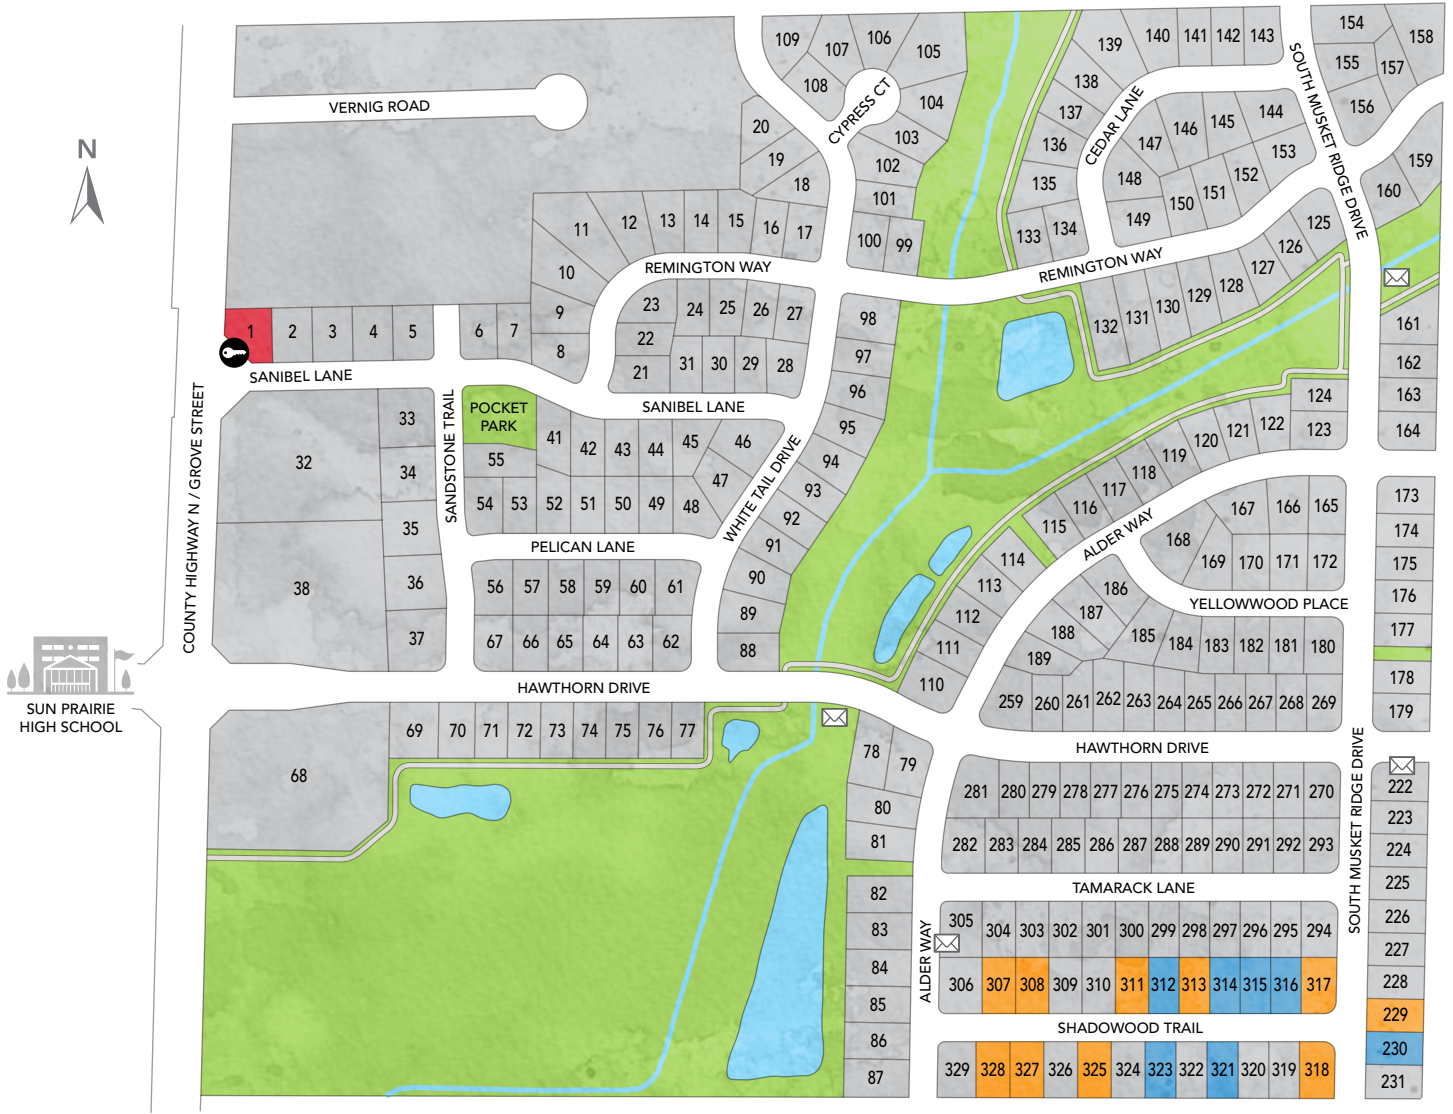

MEADOW CROSSING

SUN PRAIRIE

- FURNISHED MODEL
- MOVE-IN READY HOMES
- HOMESITES AVAILABLE
- SOLD
- PAVED PATH
- CLUSTER BOX UNITS
- SUPRA KEY LOCATION

Dream. Build. Live.

DESIGN STUDIO: 6801 South Towne Dr, Madison WI 53713