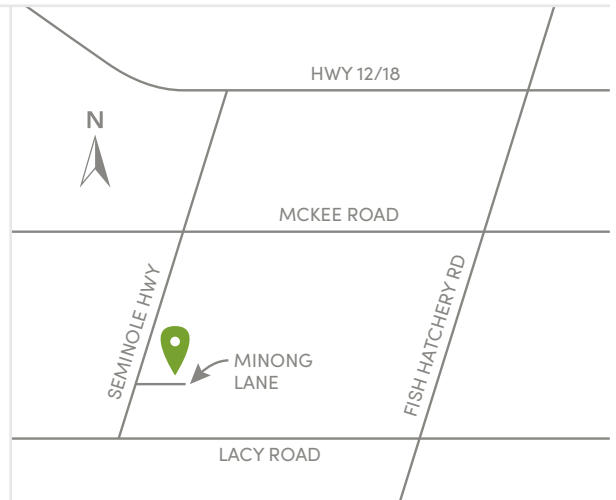

Crescent Crossing

Fitchburg

VERIDIAN
HOMES

- HOA Snow Removal**
-Includes CBU's
- City of Fitchburg**
-Includes all City streets

Trees and landscaping may vary. Trails/paths and park detail subject to change without notice.

Crescent Crossing

Fitchburg

LIKE A BREATH OF FRESH AIR, CRESCENT CROSSING HAS ARRIVED IN FITCHBURG. Created by an award-winning land planning team and located within the Verona Area School district, does it get much better than that? Crescent Crossing features original home plans that are complimented by designer curated selection packages. Plus, it's just a stone's throw away from local eateries, parks and schools, Crescent Crossing is an ideal place to call home.

Furnished Model

5916 Minong Lane, Fitchburg, WI 53711

Directions

From US-12 W/US-18 W, take Exit 258 A for Seminole Hwy, turn left onto Seminole Hwy and left onto Minong Lane.

Schools

(VERONA AREA SCHOOL DISTRICT)

- Stoner Prairie Elementary School
- Savanna Oaks Middle School
- Verona Area High School

Highways

- 6 minutes to US-12/US-18
- 7 minutes to US-18/US-151

Airport

- 24 minutes to Dane County Regional Airport