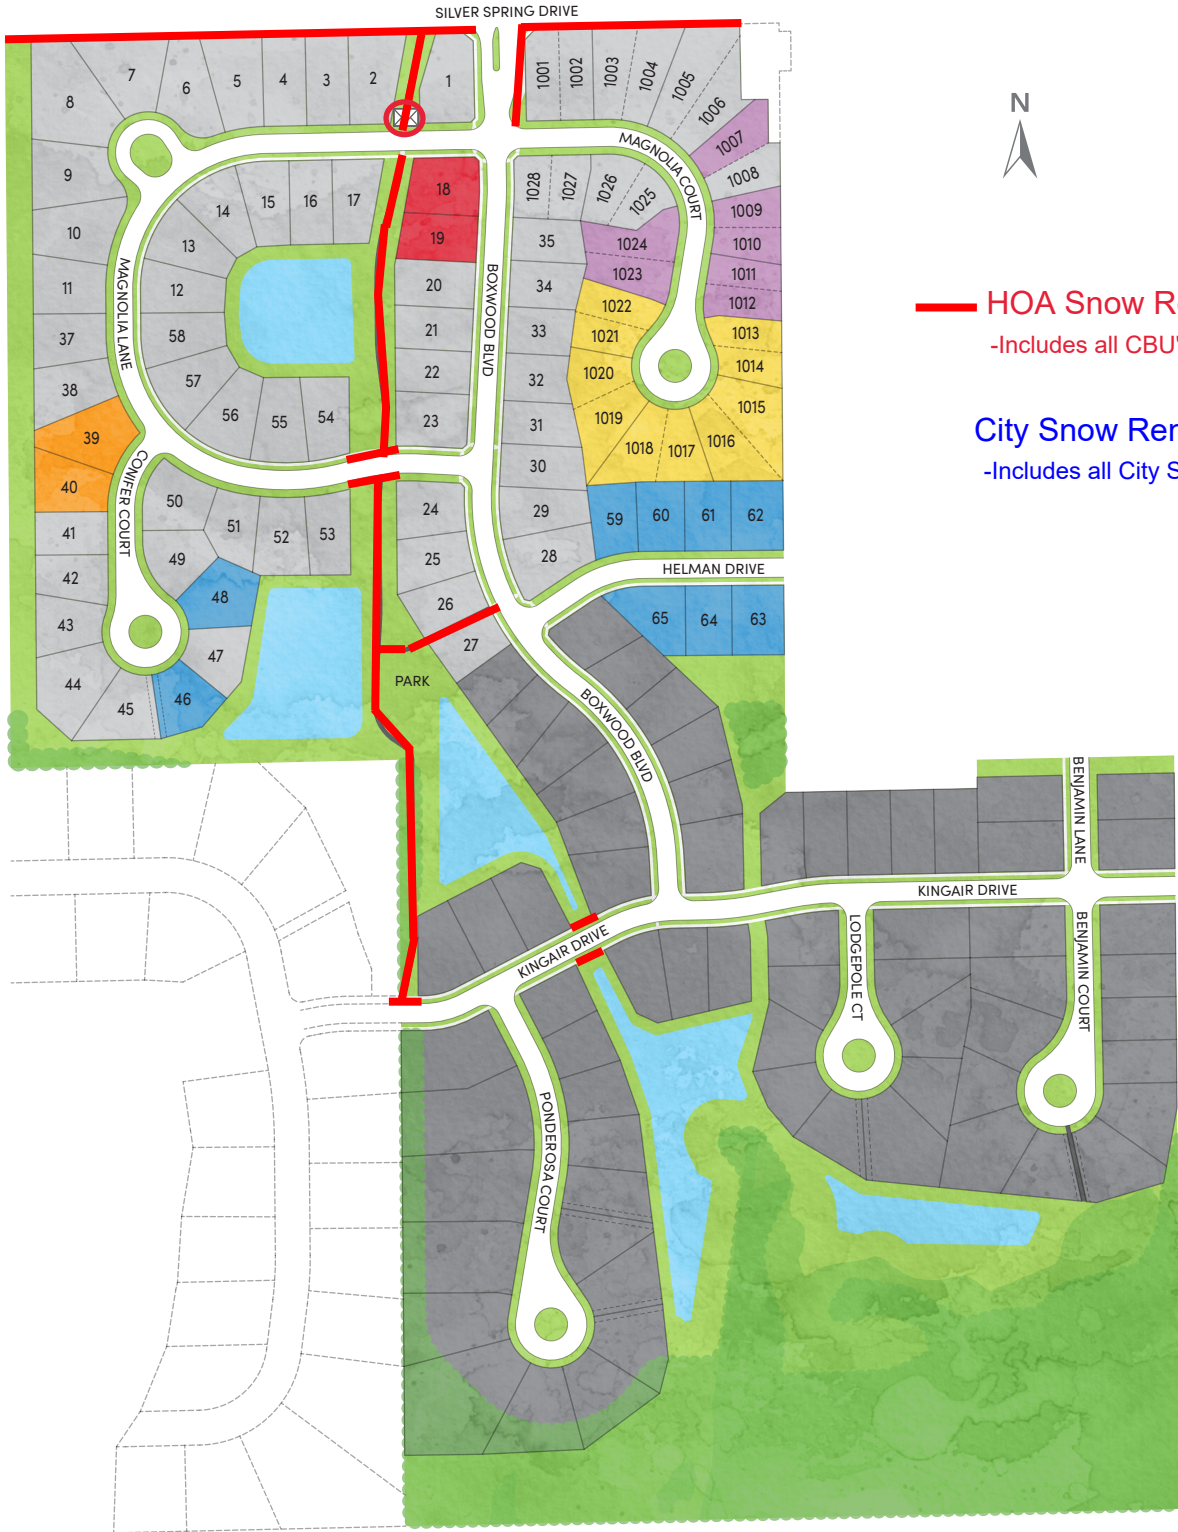

# Evergreen Fields

Menomonee Falls

**HOA Snow Removal**  
-Includes all CBU's

**City Snow Removal**  
-Includes all City Streets