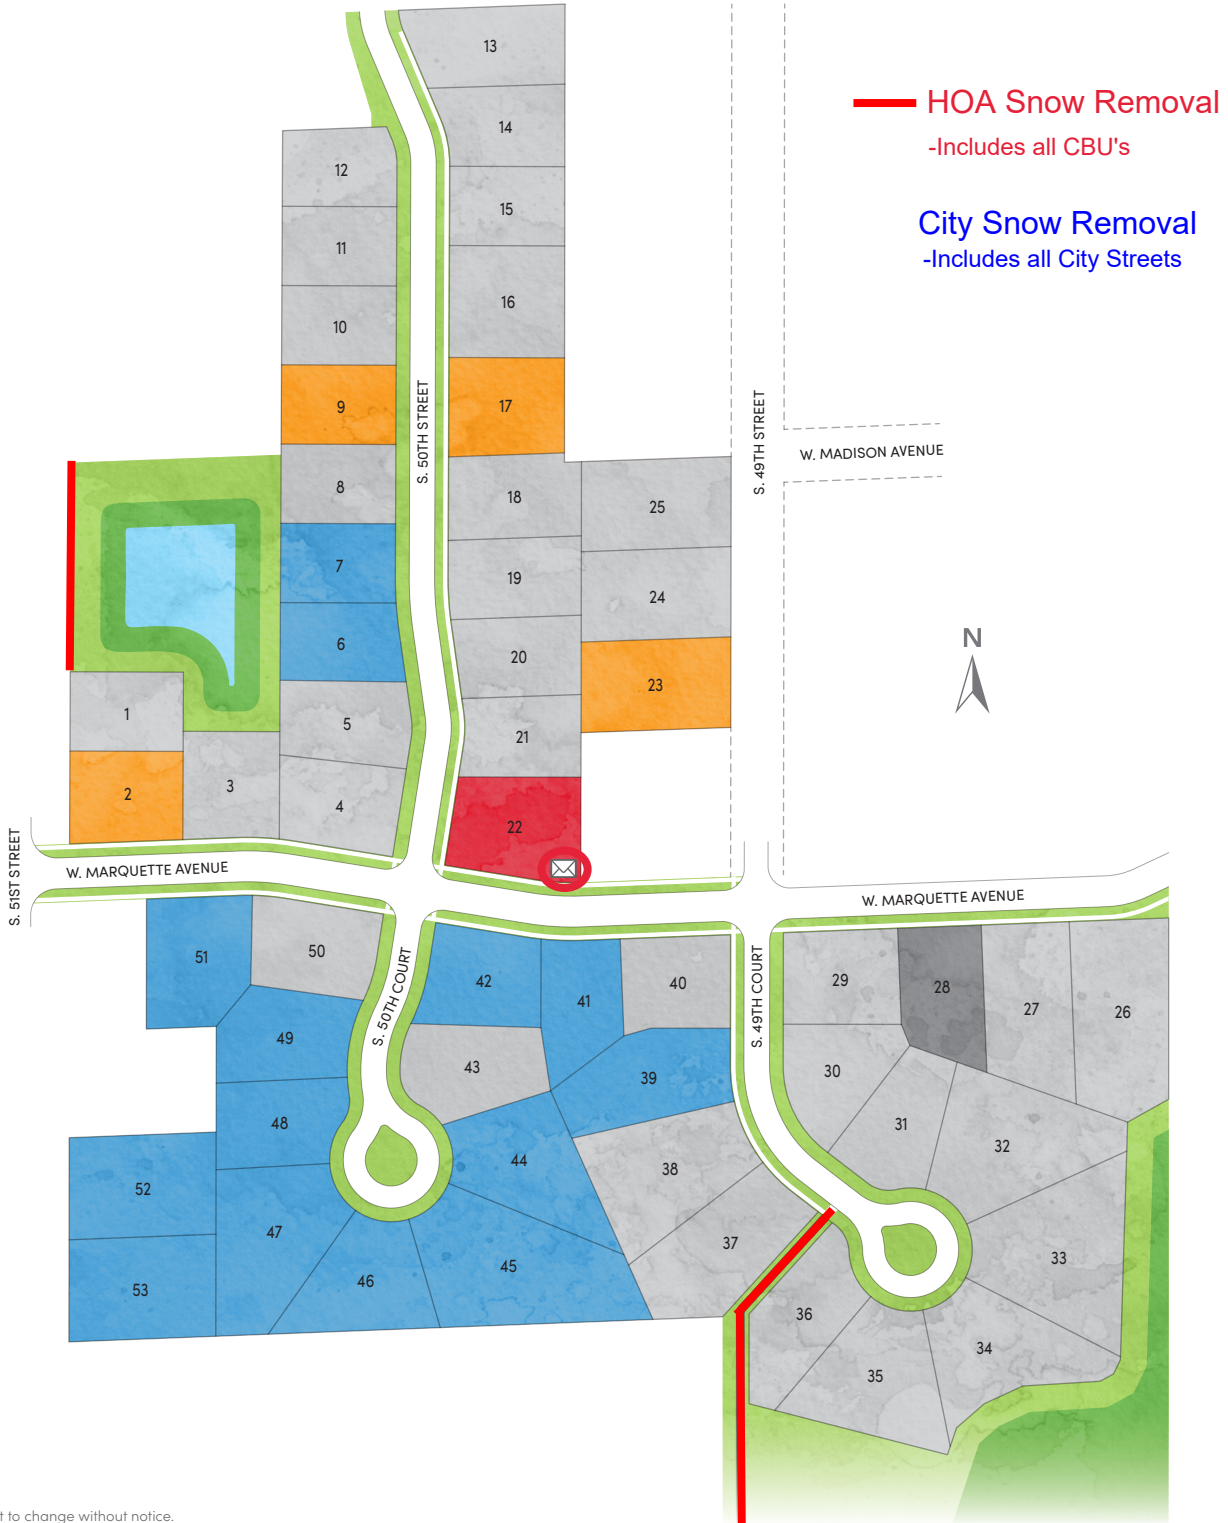

# Pleasant View Reserve

Franklin

Trails/paths subject to change without notice.

CORNER OF S. 51ST STREET AND W. MARQUETTE AVENUE, FRANKLIN, WI 53132

PHONE: (262) 252-3303 | WEB: VERIDIANHOMES.COM