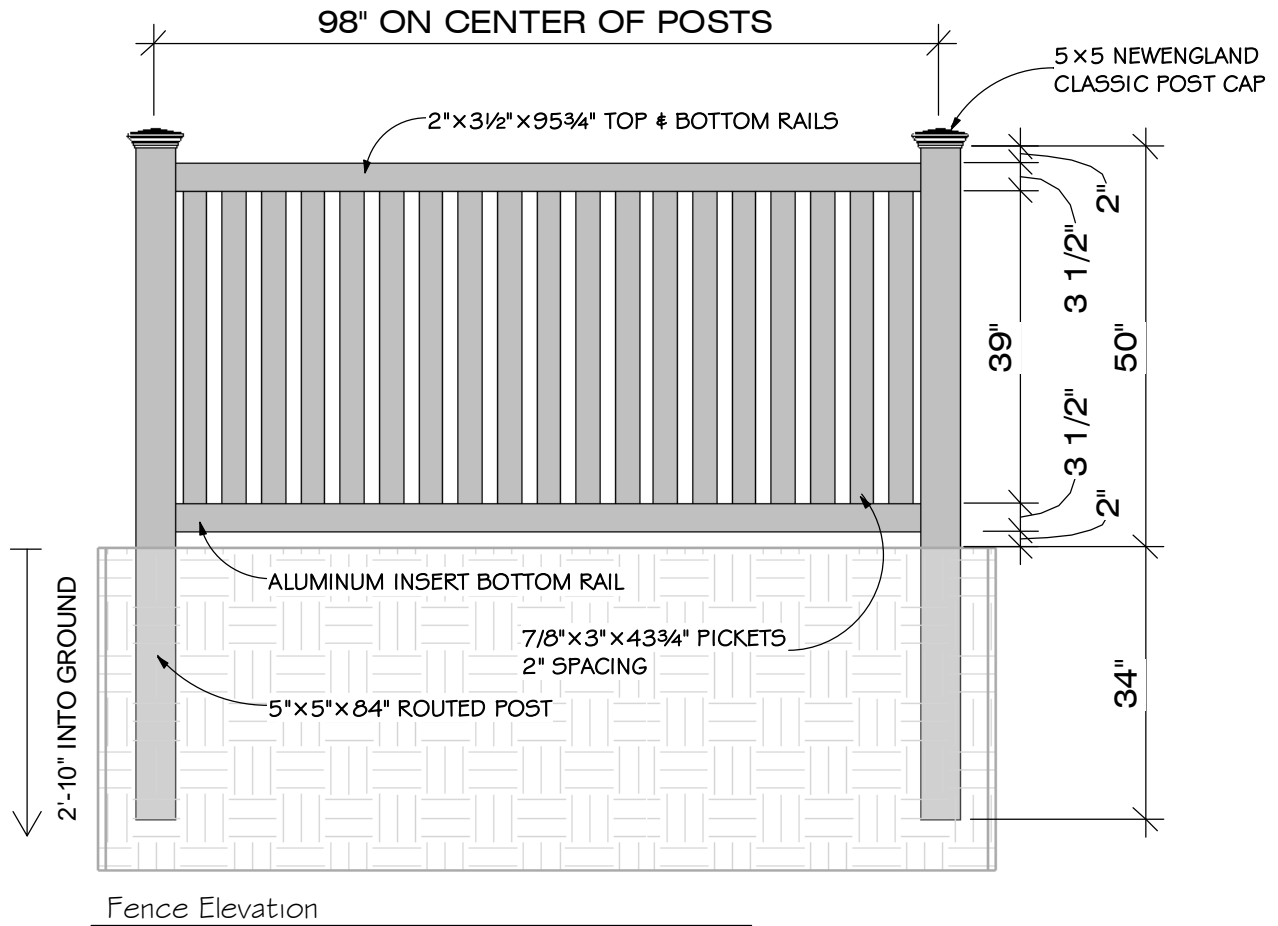

STRATFORD

NOTE:

MANDATORY REQUIREMENTS (NO VARIANCE WILL BE ALLOWED)

- FENCE MUST BE VINYL
- VINYL COLOR: "WHITE"
- FENCE STYLE IS A PLYGEM PRODUCT (STRATFORD)

- CUSTOM BUILT ON THE JOBSITE
- INSTALLED WITH METAL BRACKETS THAT ATTACH TO POST AND SCREW INTO STRINGERS