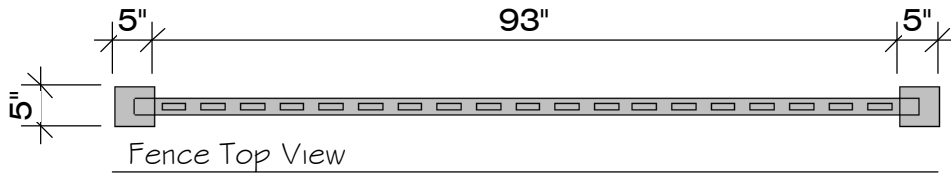

STRATFORD

NOTE:

MANDATORY REQUIREMENTS (NO VARIANCE WILL BE ALLOWED)

- FENCE MUST BE VINYL
- VINYL COLOR: "WHITE"
- FENCE STYLE IS A PLYGEM PRODUCT (STRATFORD)

- CUSTOM BUILT ON THE JOBSITE
- INSTALLED WITH METAL BRACKETS THAT ATTACH TO POST AND SCREW INTO STRINGERS