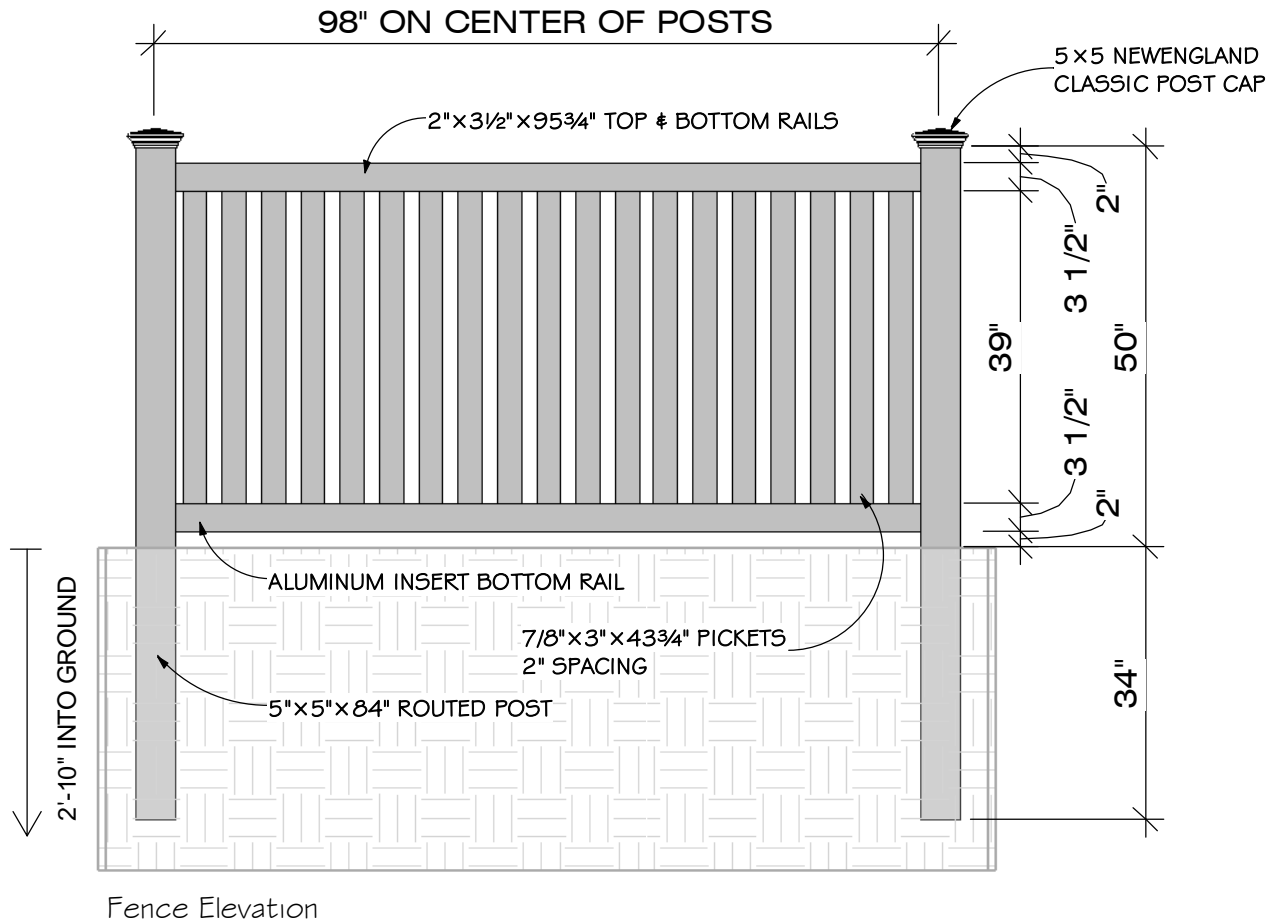

STRATFORD

NOTE:

MANDATORY REQUIREMENTS (NO VARIANCE WILL BE ALLOWED)

- FENCE MUST BE VINYL
- VINYL COLOR: "ALMOND"
- FENCE STYLE IS A PLYGEM PRODUCT (STRATFORD)

- CUSTOM BUILT ON THE JOBSITE
- INSTALLED WITH METAL BRACKETS THAT ATTACH TO POST AND SCREW INTO STRINGERS