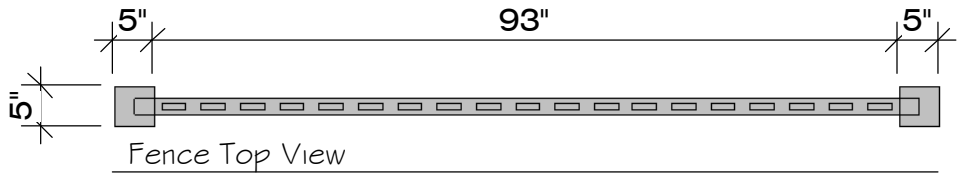

STRATFORD

NOTE:

MANDATORY REQUIREMENTS (NO VARIANCE WILL BE ALLOWED)

- FENCE MUST BE VINYL
- VINYL COLOR: "ALMOND"
- FENCE STYLE IS A PLYGEM PRODUCT (STRATFORD)

- CUSTOM BUILT ON THE JOBSITE
- INSTALLED WITH METAL BRACKETS THAT ATTACH TO POST AND SCREW INTO STRINGERS